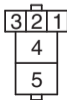

**Connector: C-206 <RHD (Vehicles for Hong Kong and Singapore)>**

Junction block (Front view)

Junction block side

**AC313418 AI**