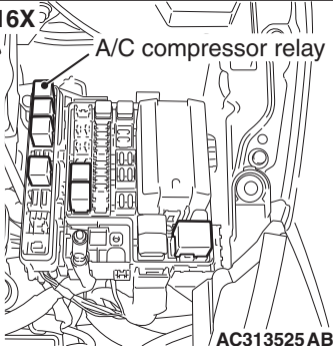

Connector: B-16X

A/C compressor relay

Relay box side

← Front of vehicle

AC313525 AB