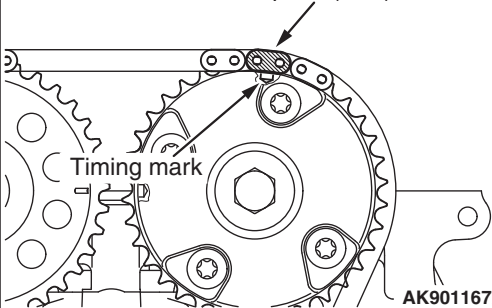

Link plate (blue)

Timing mark

AK901167AB