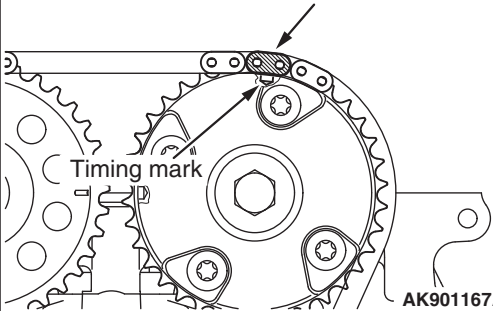

Mark link plate (blue)

Timing mark

AK901167AD