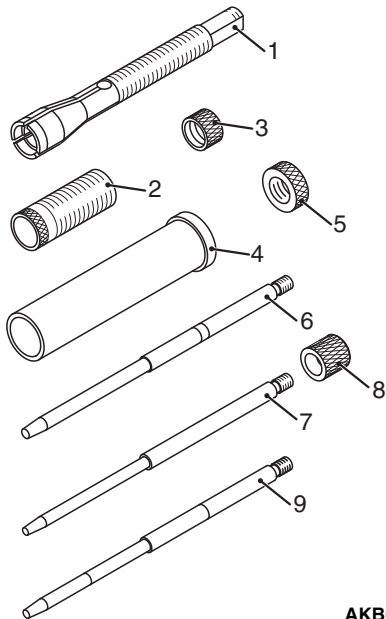

Valve stem seal installer adjustable (MB992922)

AKB00106AE