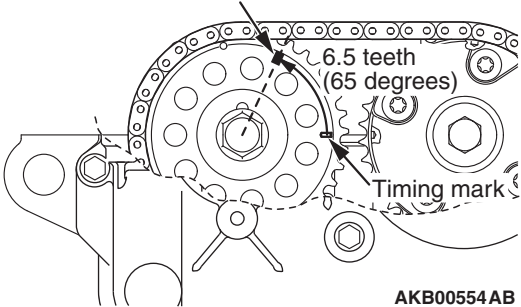

Paint mark

6.5 teeth
(65 degrees)

Timing mark

AKB00554AB