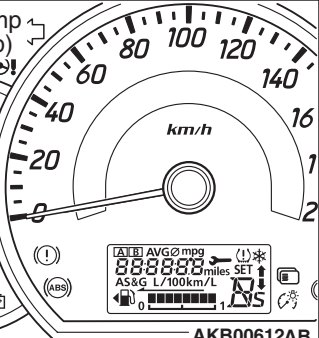

Engine warning lamp
(check engine lamp)

AKB00612AB