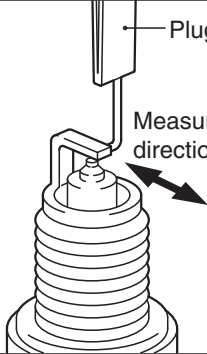

Plug gap gauge

Measurement
direction

AK900704AF