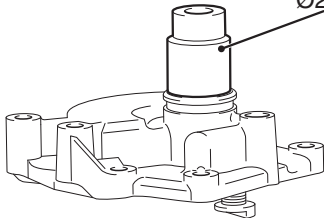

Socket wrench  
Ø26 mm

**AKB00845 AB**