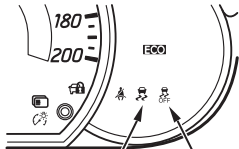

Brake warning
lamp

ABS warning lamp

ASC indicator
lamp

ASC OFF indicator lamp

ABS warning
lamp, Brake
warning lamp,
ASC indicator
lamp, ASC
OFF indicator
lamp

Approximately 3s

Illuminated

Not
illuminated