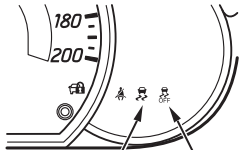

Brake warning
lamp

ABS warning lamp

ASC indicator
lamp

ASC OFF indicator lamp

ABS warning
lamp, Brake
warning lamp,
ASC indicator
lamp, ASC
OFF indicator
lamp

Approximately 3s

Illuminated

Not
illuminated