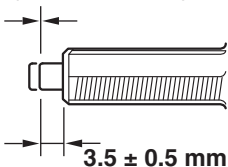

For stop lamp switch

Continuity No continuity

For cruise control switch or brake monitoring switch

No continuity Continuity