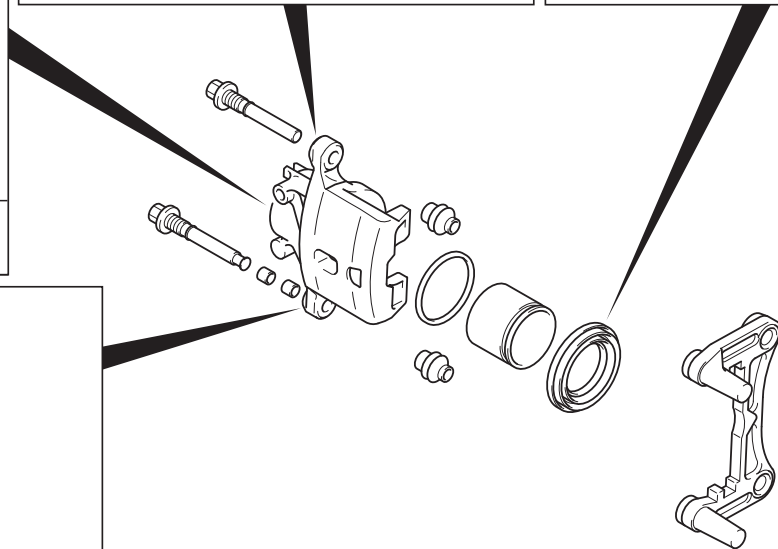

**Grease:**  
Repair kit grease (colour: white),  
Silicone grease G-40M or equivalent

**Grease:** Repair kit grease  
(colour: translucent red),  
Niglobe RX-2 or equivalent

**Grease:**  
Repair kit grease (colour: white),  
Silicone grease G-40M or equivalent