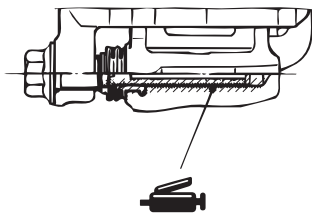

**Grease:**  
Repair kit grease (colour: white),  
Silicone grease G-40M or equivalent

**Grease:** Repair kit grease  
(colour: translucent red),  
Niglobe RX-2 or equivalent

**Grease:**  
Repair kit grease (colour: white),  
Silicone grease G-40M or equivalent