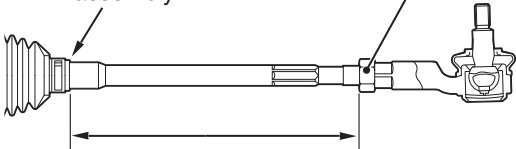

Edge of bellows  
assembly

Lock nut

(205 mm)

**AC703667AQ**