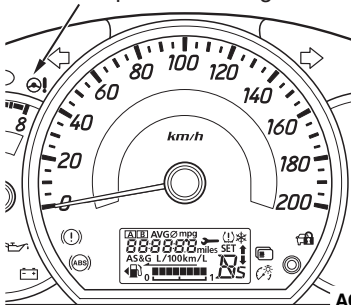

Electric power steering warning lamp

ACB03516 AB