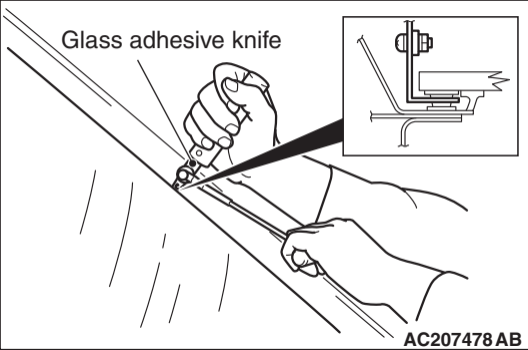

Glass adhesive knife

AC207478 AB