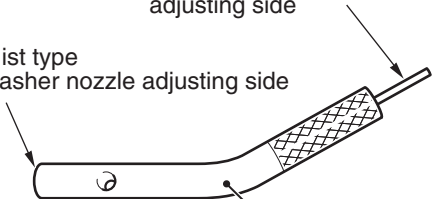

Jet type washer nozzle
adjusting side

Mist type
washer nozzle adjusting side

MB992326

AC900637 AC