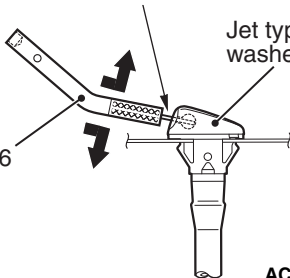

(B)

Jet type washer nozzle
adjusting side

Jet type
washer nozzle

MB992326

AC900643AB