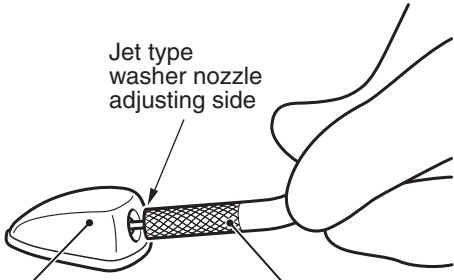

(A)

Jet type
washer nozzle
adjusting side

Jet type
washer nozzle

MB992326

AC900956 AC