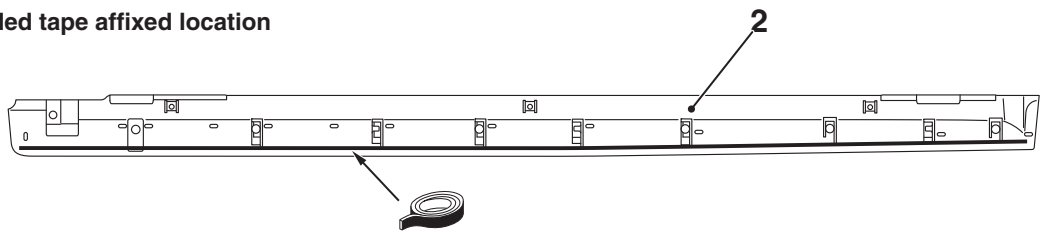

Double-sided tape affixed location

Double-sided tape: Generic products 4.0 mm width, 2.5 mm thickness
Specified primer: 3M-K500