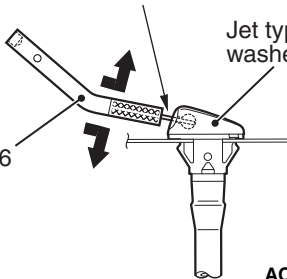

Jet type washer nozzle  
adjusting side

Jet type  
washer nozzle

MB992326

ACF04032AB