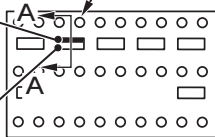

Harness side connector (front view)

Terminal

Section
A - A

Cable tie

4 mm or more

Short spring

AC905150 AP