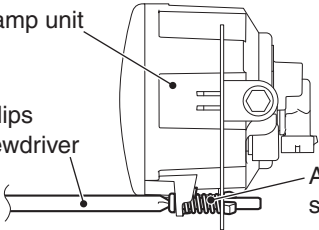

Fog lamp unit

Phillips
screwdriver

Adjusting
screw

ACB03085AB