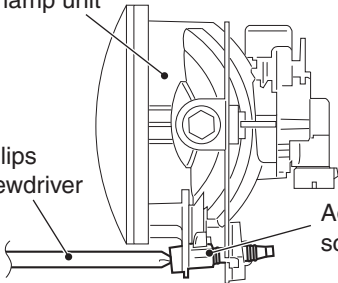

Fog lamp unit

Phillips
screwdriver

Adjusting
screw

ACF03414AB