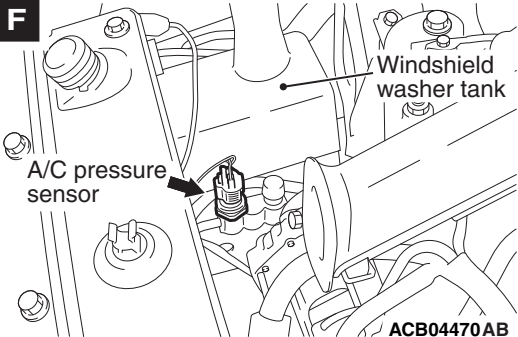

F

A/C pressure sensor

Windshield washer tank

ACB04470AB