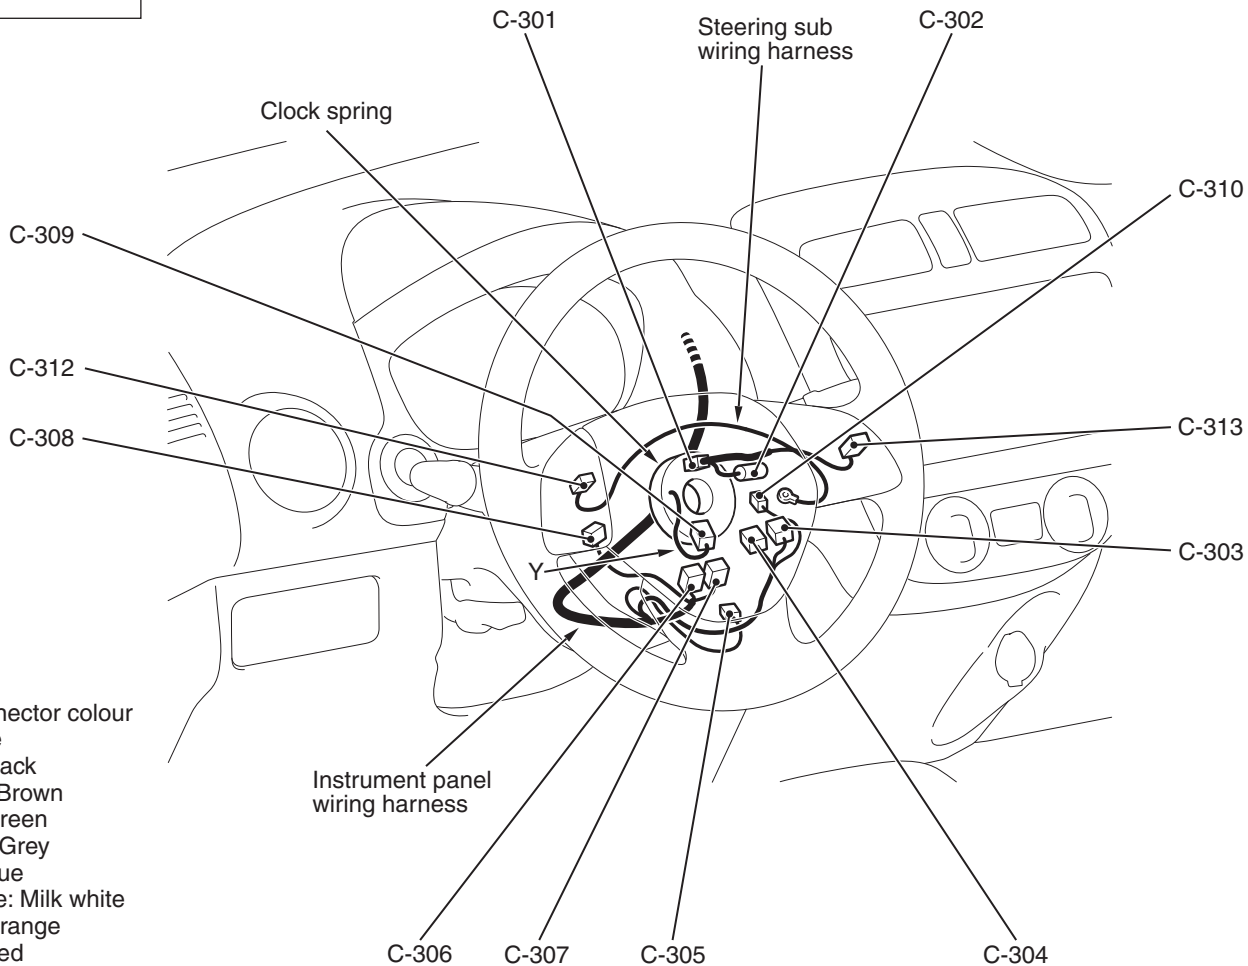

Connector  
symbol

**C** -301  
thru  
-313

### Steering column

Connector colour  
code

B: Black  
BR: Brown  
G: Green  
GR: Grey  
L: Blue  
None: Milk white  
O: Orange  
R: Red  
V: Violet  
Y: Yellow