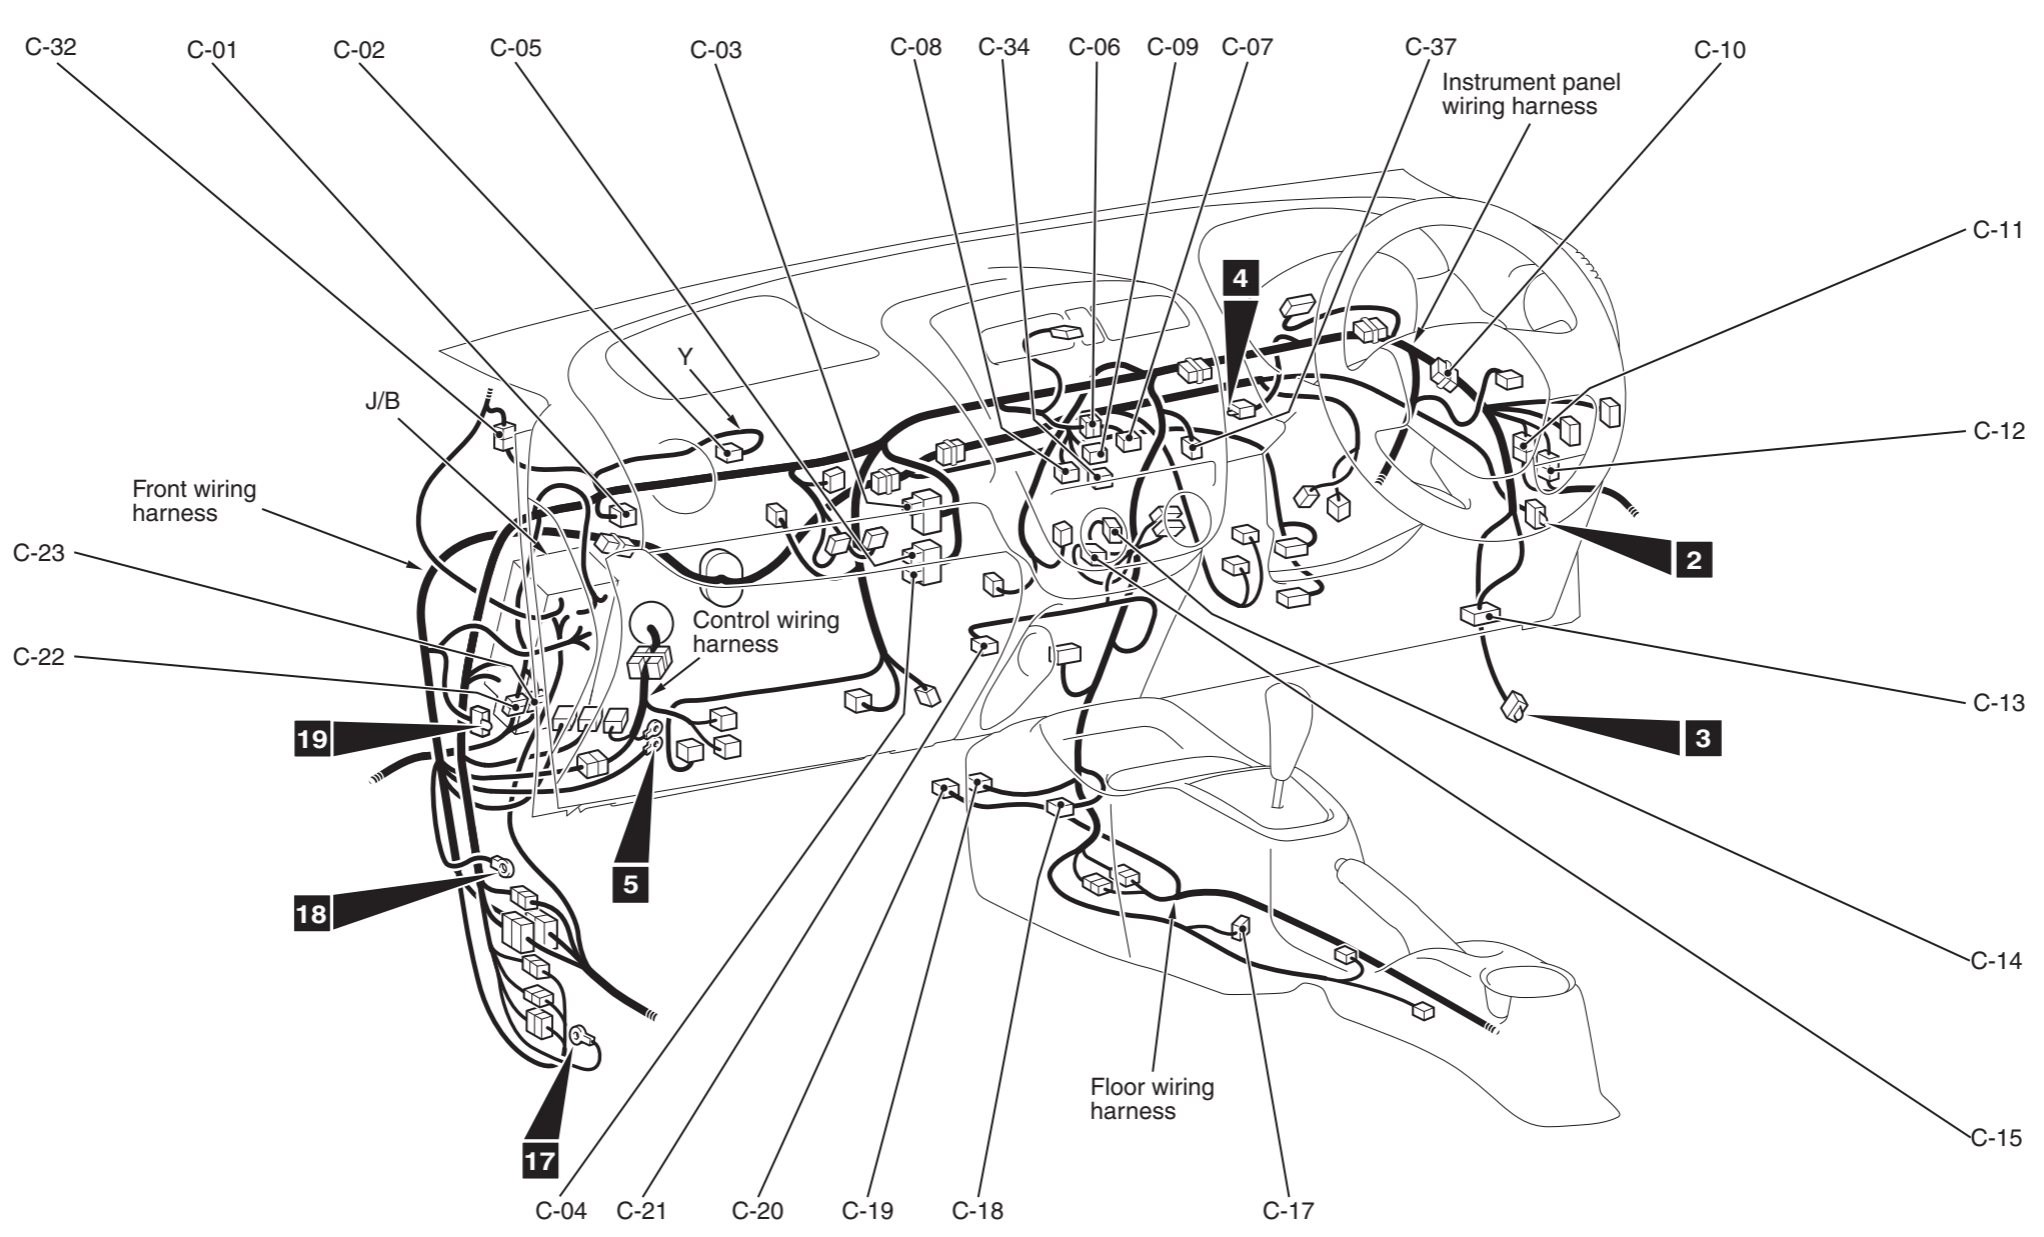

Connector symbol

C -01 thru -37

Connector colour code  
 B: Black  
 BR: Brown  
 G: Green  
 GR: Grey  
 L: Blue  
 None: Milk white  
 O: Orange  
 R: Red  
 V: Violet  
 Y: Yellow