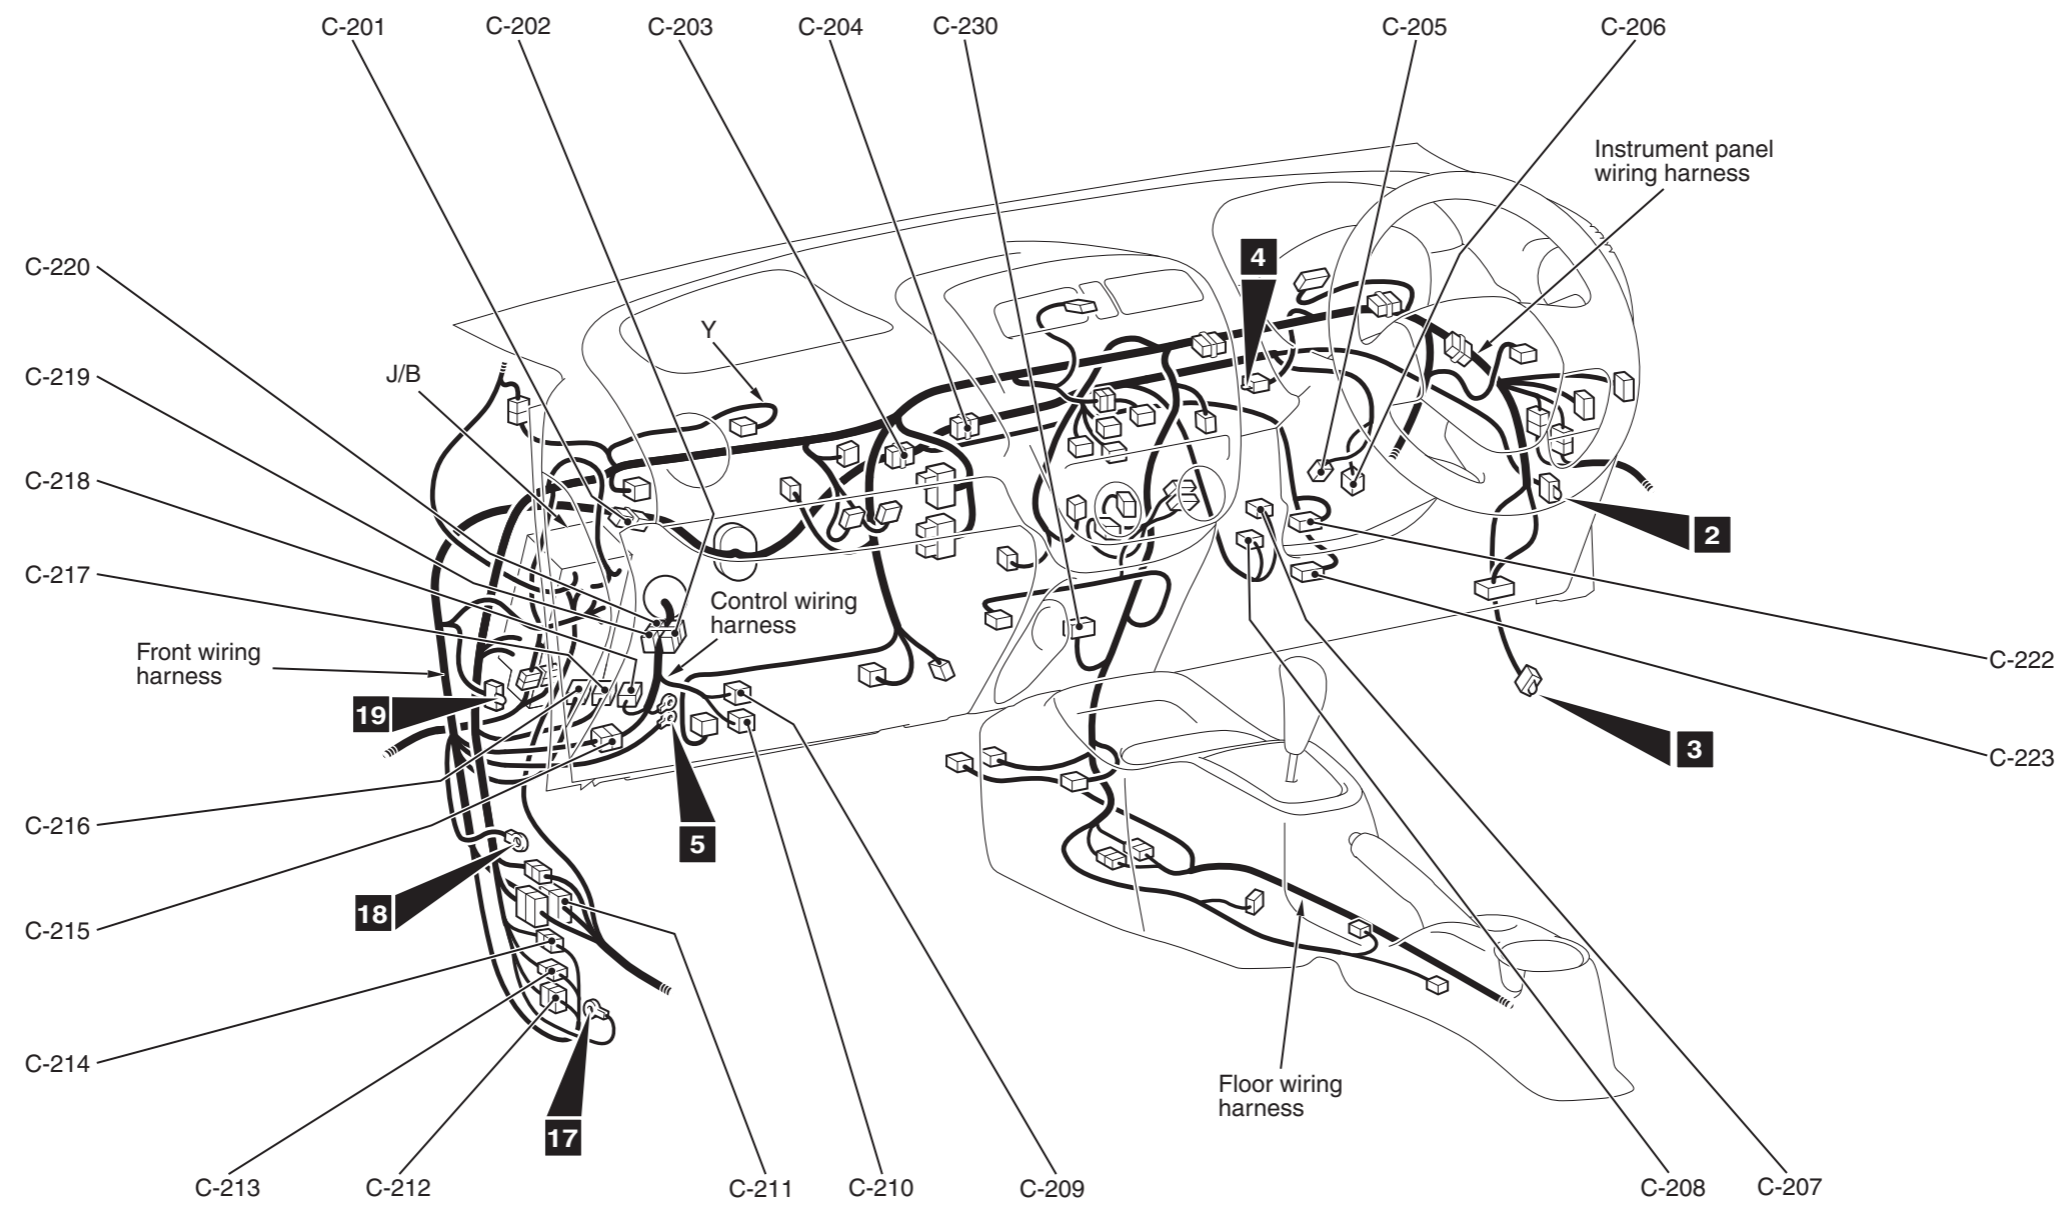

Connector symbol

C -201 thru -230

- Connector colour code
- B: Black
 - BR: Brown
 - G: Green
 - GR: Grey
 - L: Blue
 - None: Milk white
 - O: Orange
 - R: Red
 - V: Violet
 - Y: Yellow