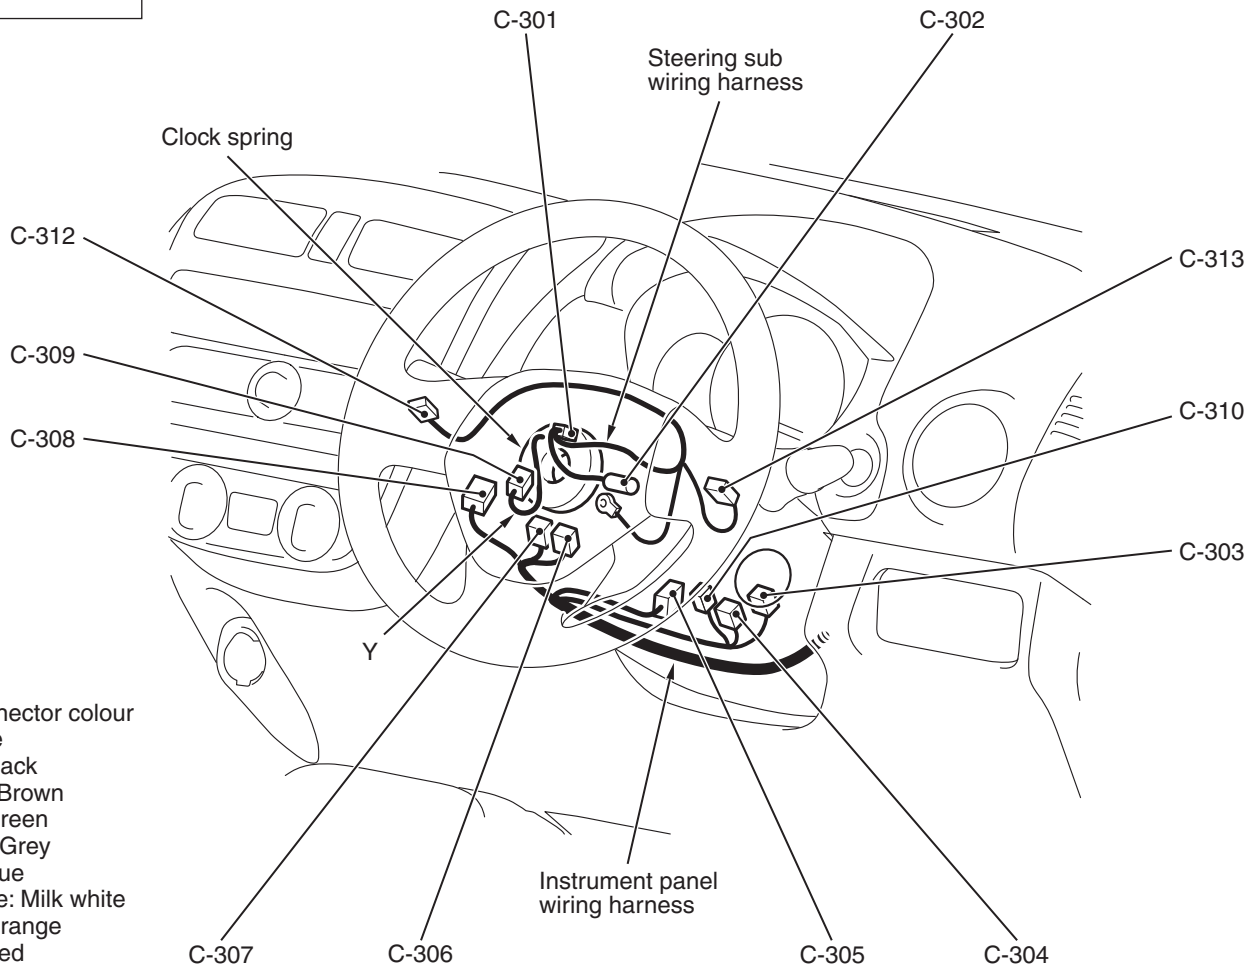

Connector
symbol

C -301
thru
-313

Steering column

- Connector colour
code
- B: Black
 - BR: Brown
 - G: Green
 - GR: Grey
 - L: Blue
 - None: Milk white
 - O: Orange
 - R: Red
 - V: Violet
 - Y: Yellow