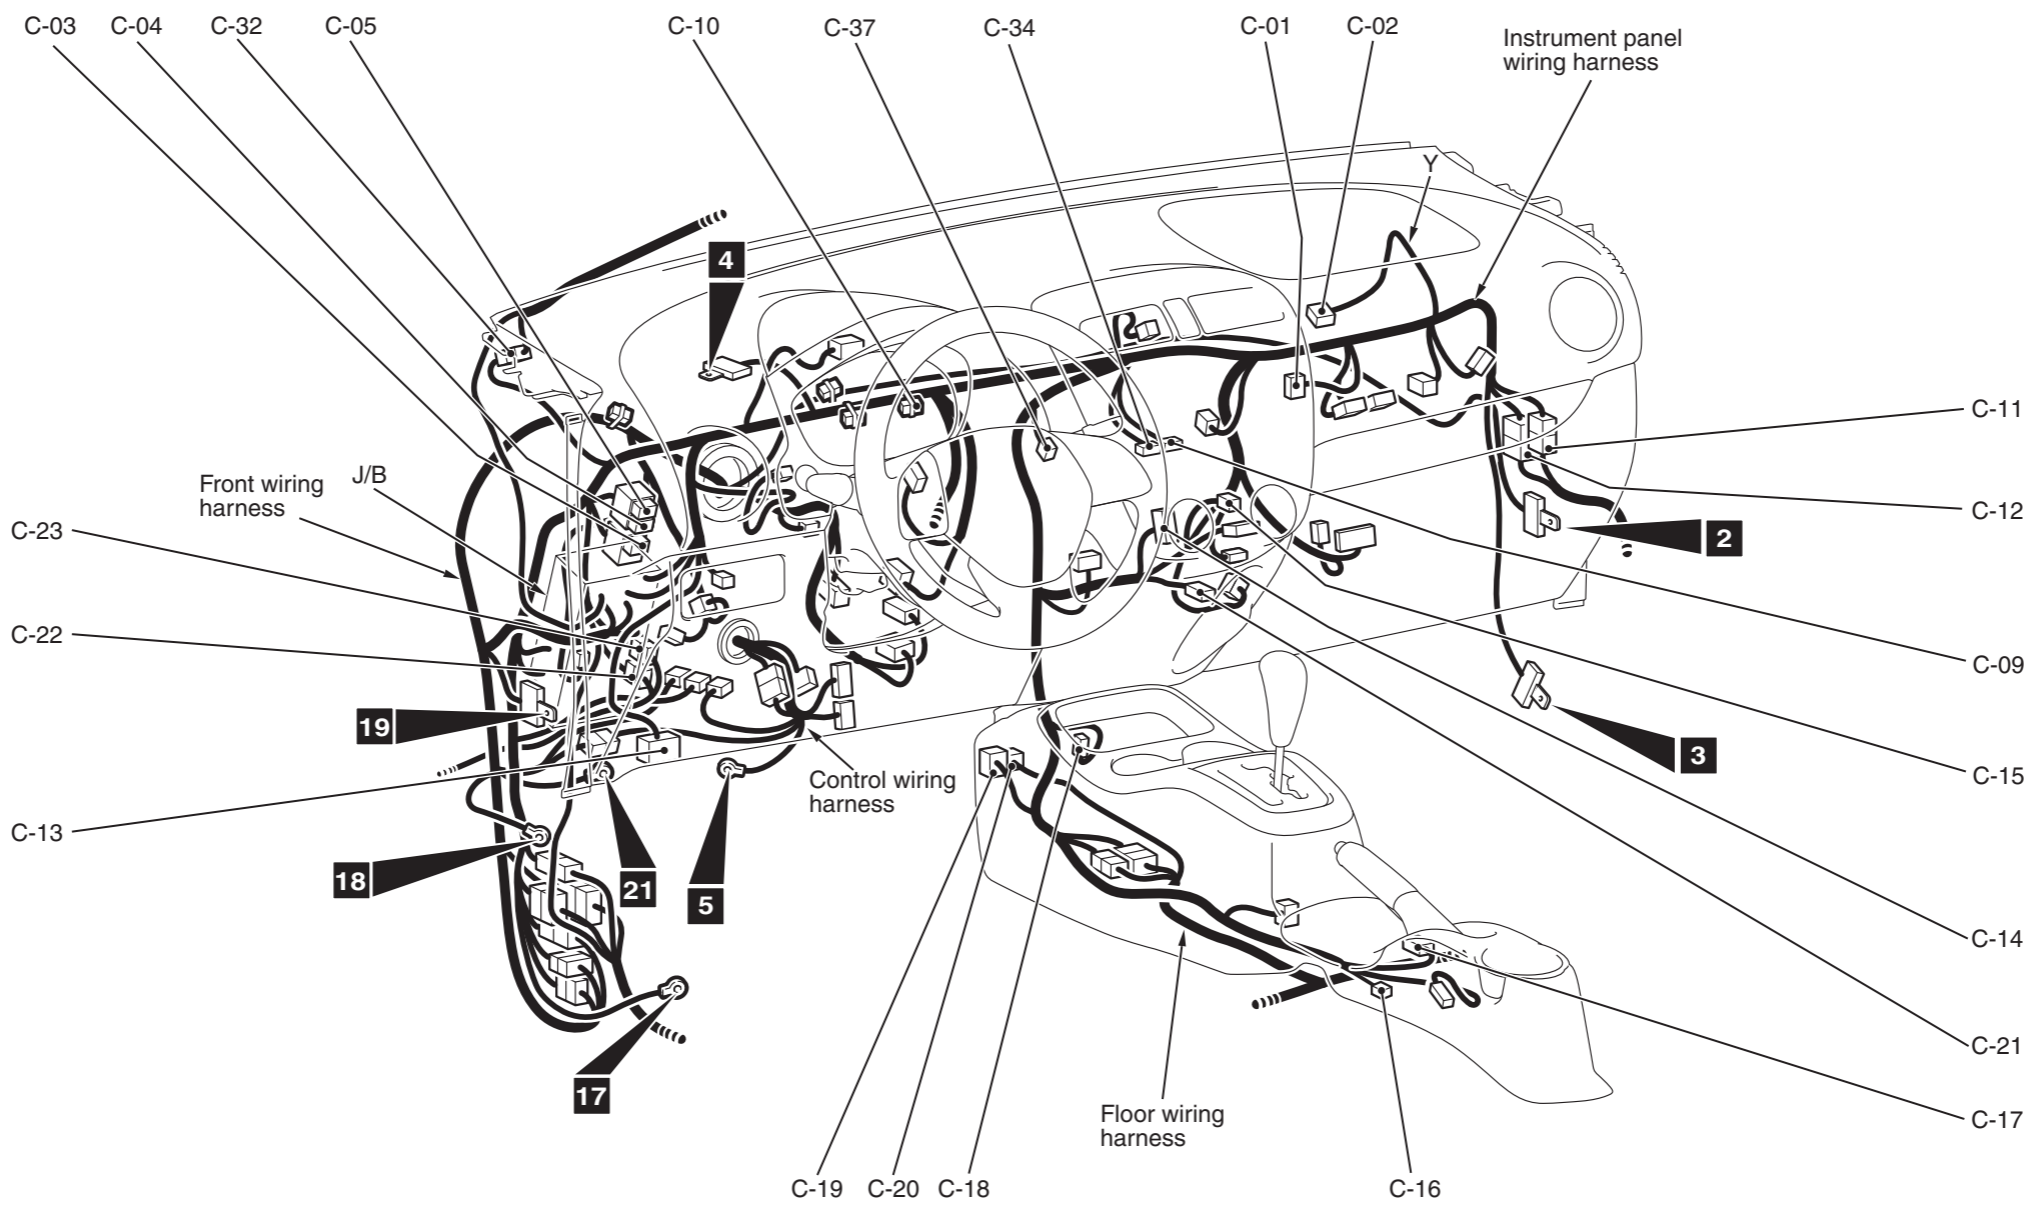

Connector symbol

**C** -01 thru -37

Connector colour code

- B: Black
- BR: Brown
- G: Green
- GR: Grey
- L: Blue
- None: Milk white
- O: Orange
- R: Red
- V: Violet
- Y: Yellow