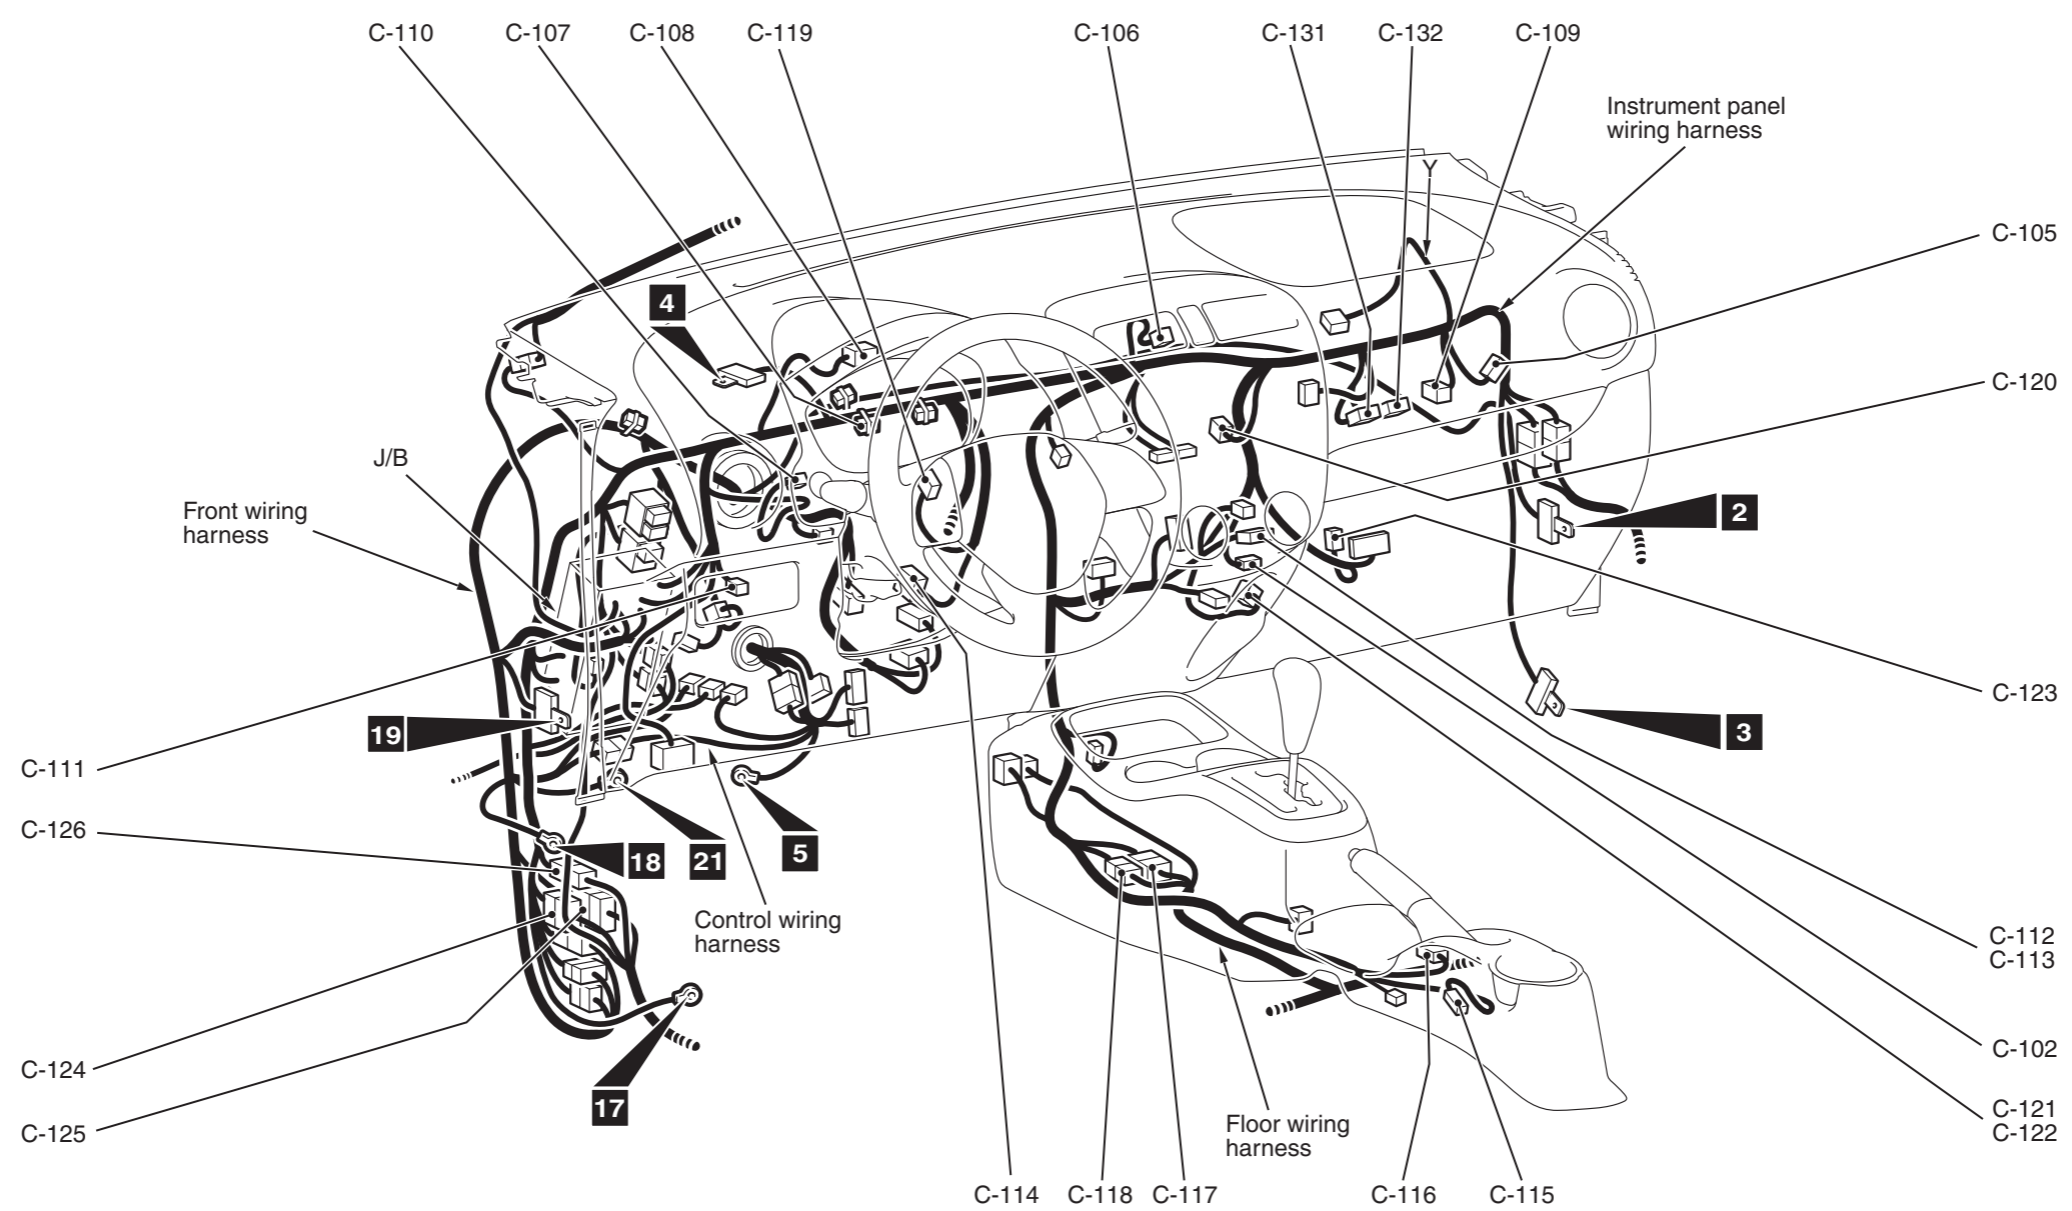

Connector symbol

C -102 thru -132

- Connector colour code
- B: Black
 - BR: Brown
 - G: Green
 - GR: Grey
 - L: Blue
 - None: Milk white
 - O: Orange
 - R: Red
 - V: Violet
 - Y: Yellow