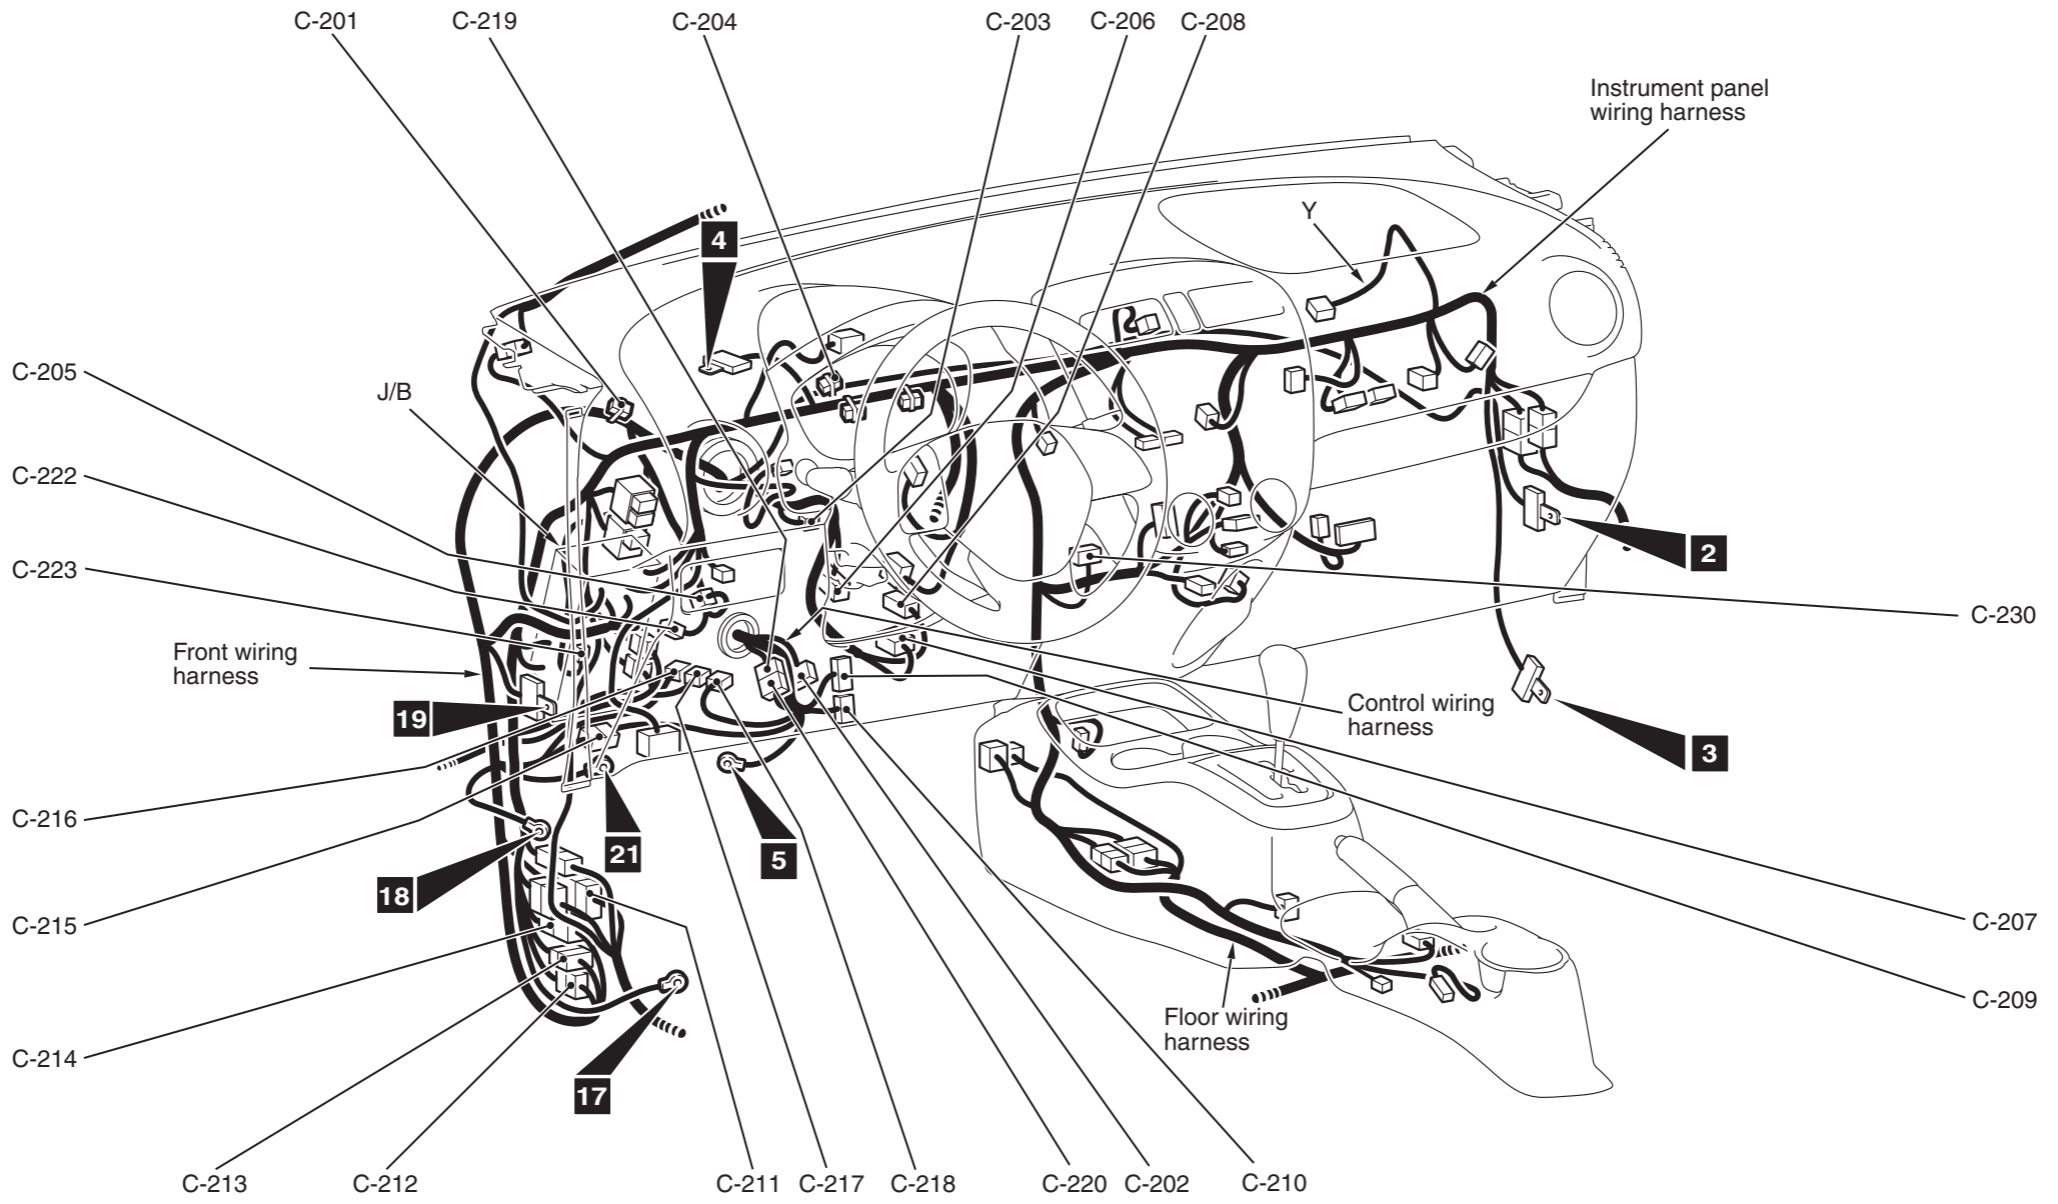

Connector symbol

C -201 thru -230

Connector colour code
 B: Black
 BR: Brown
 G: Green
 GR: Grey
 L: Blue
 None: Milk white
 O: Orange
 R: Red
 V: Violet
 Y: Yellow