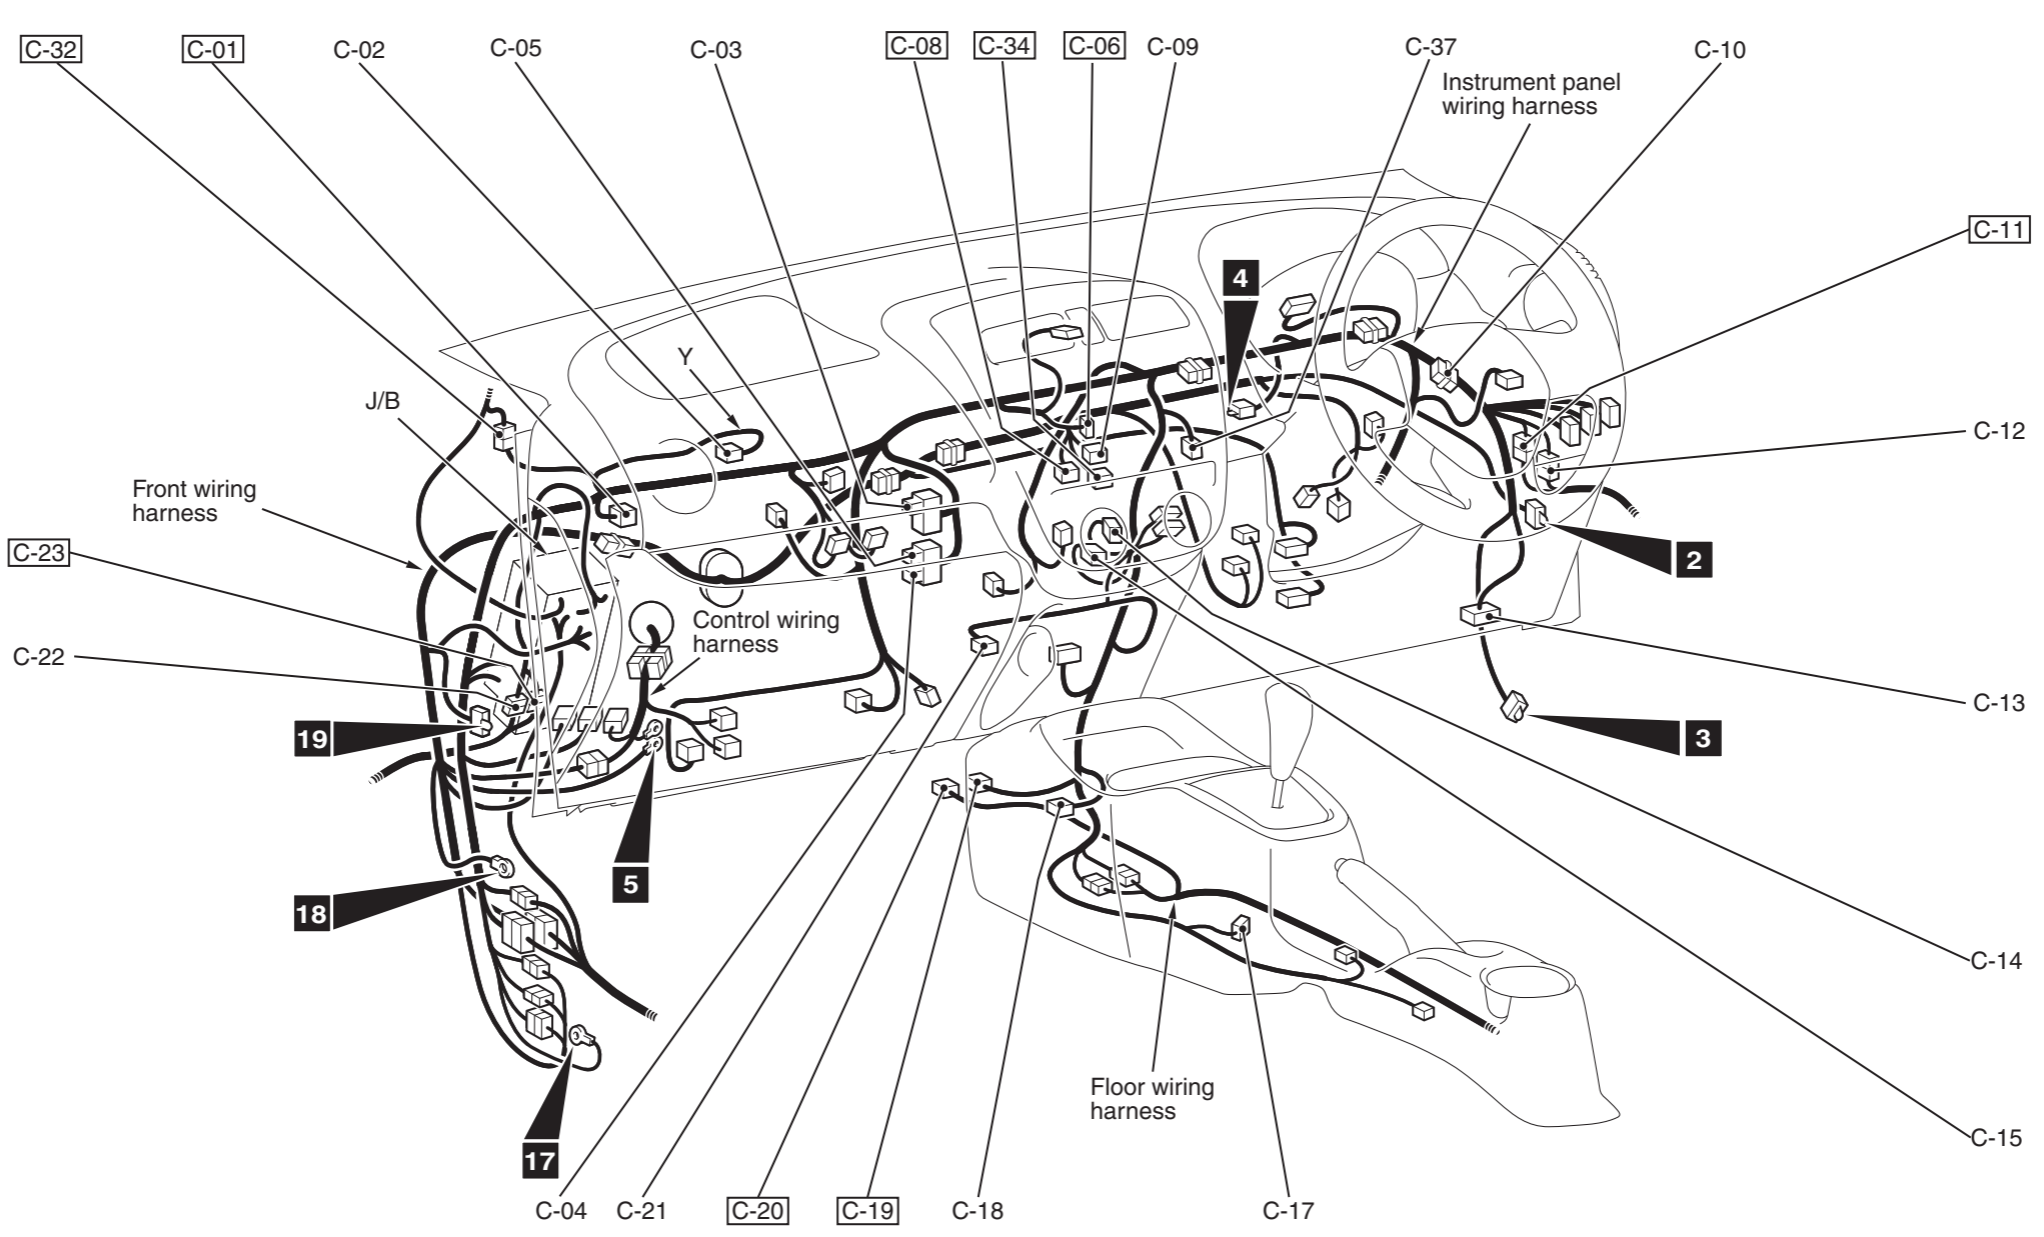

Connector symbol

C -01 thru -37

Connector colour code
 B: Black
 BR: Brown
 G: Green
 GR: Grey
 L: Blue
 None: Milk white
 O: Orange
 R: Red
 V: Violet
 Y: Yellow