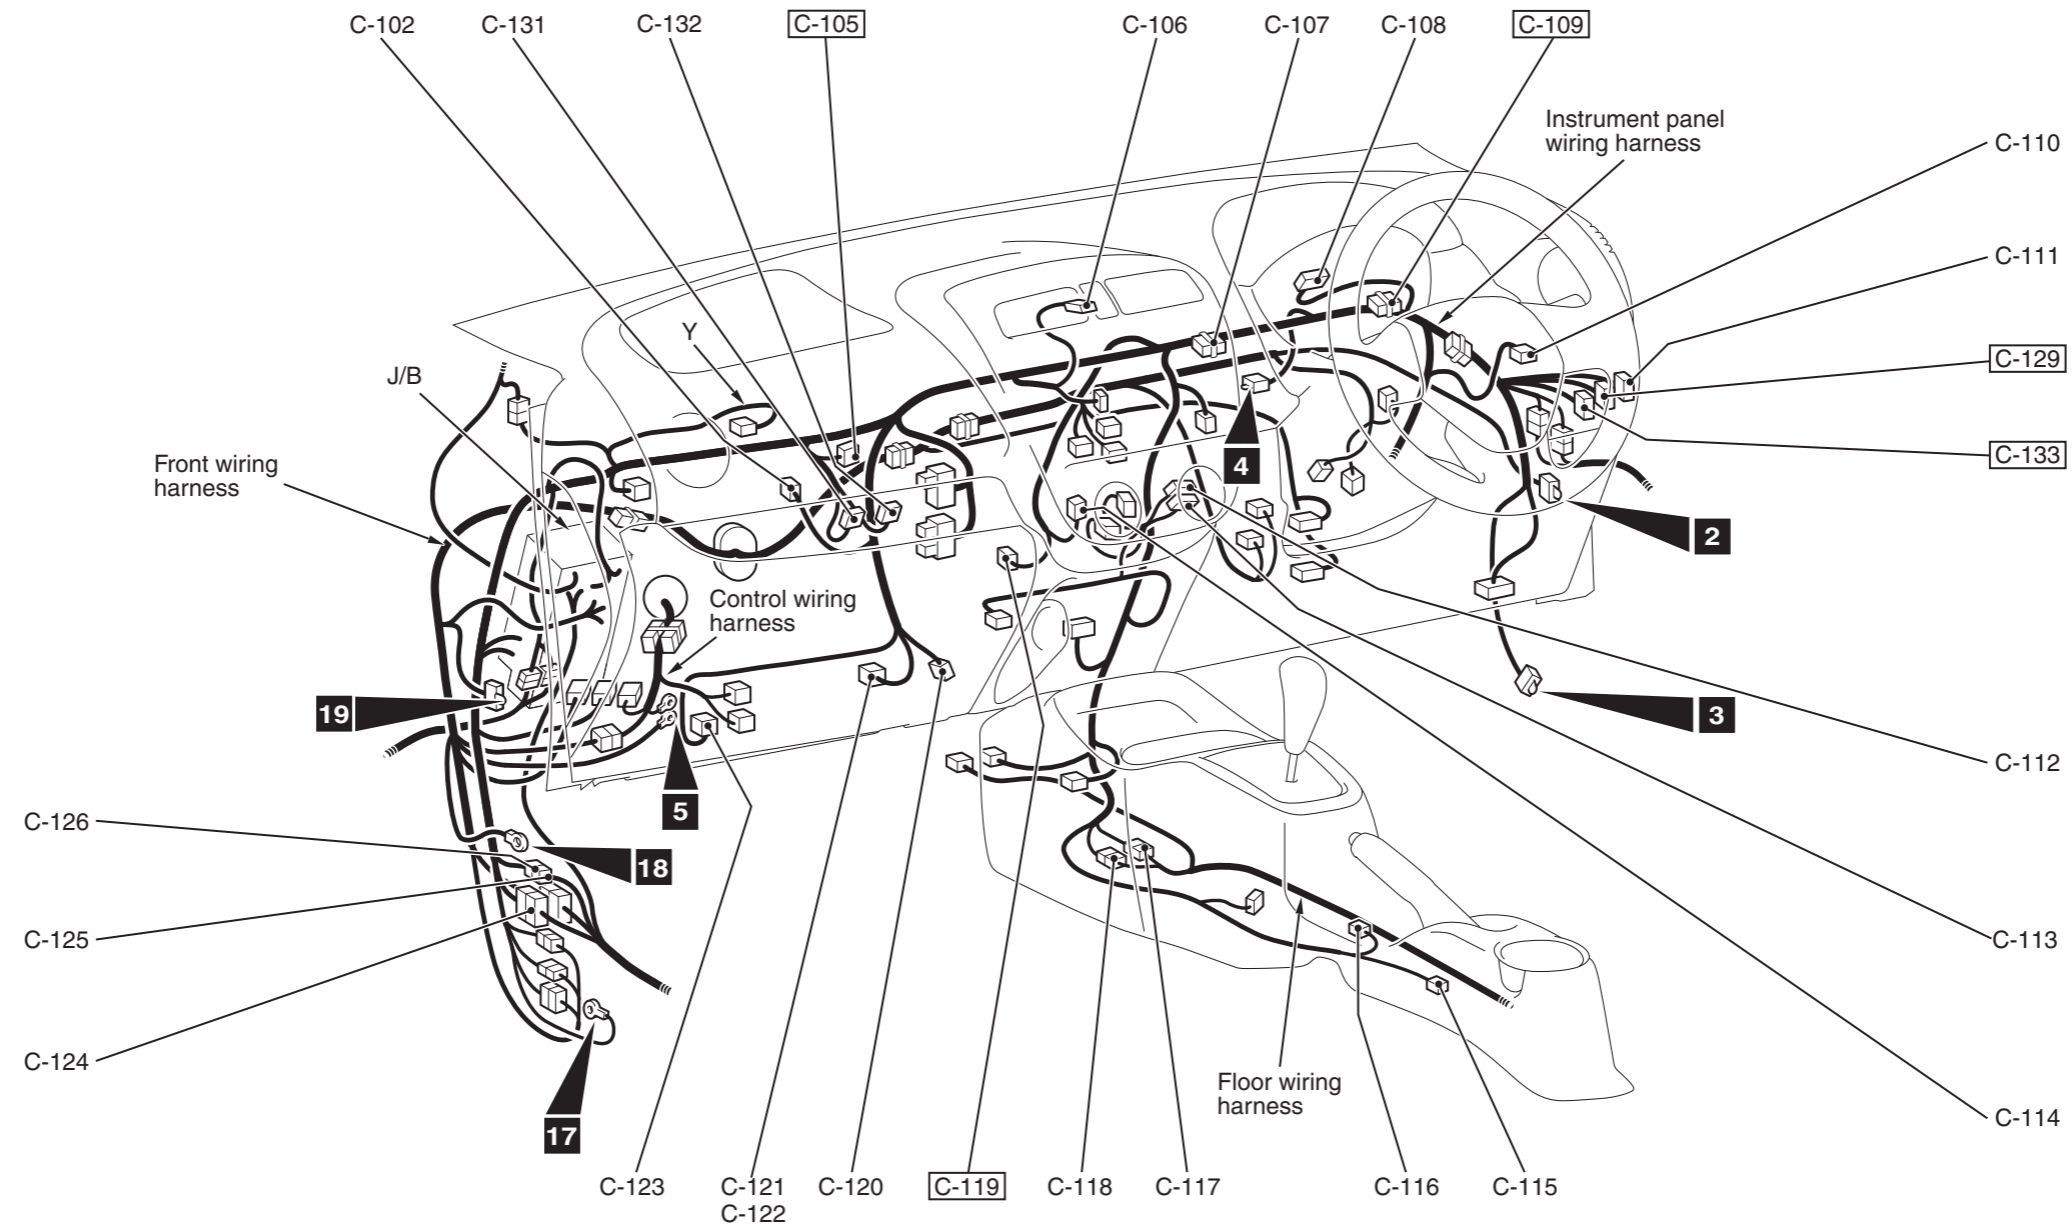

Connector symbol

C -102 thru -133

Connector colour code

- B: Black
- BR: Brown
- G: Green
- GR: Grey
- L: Blue
- None: Milk white
- O: Orange
- R: Red
- V: Violet
- Y: Yellow