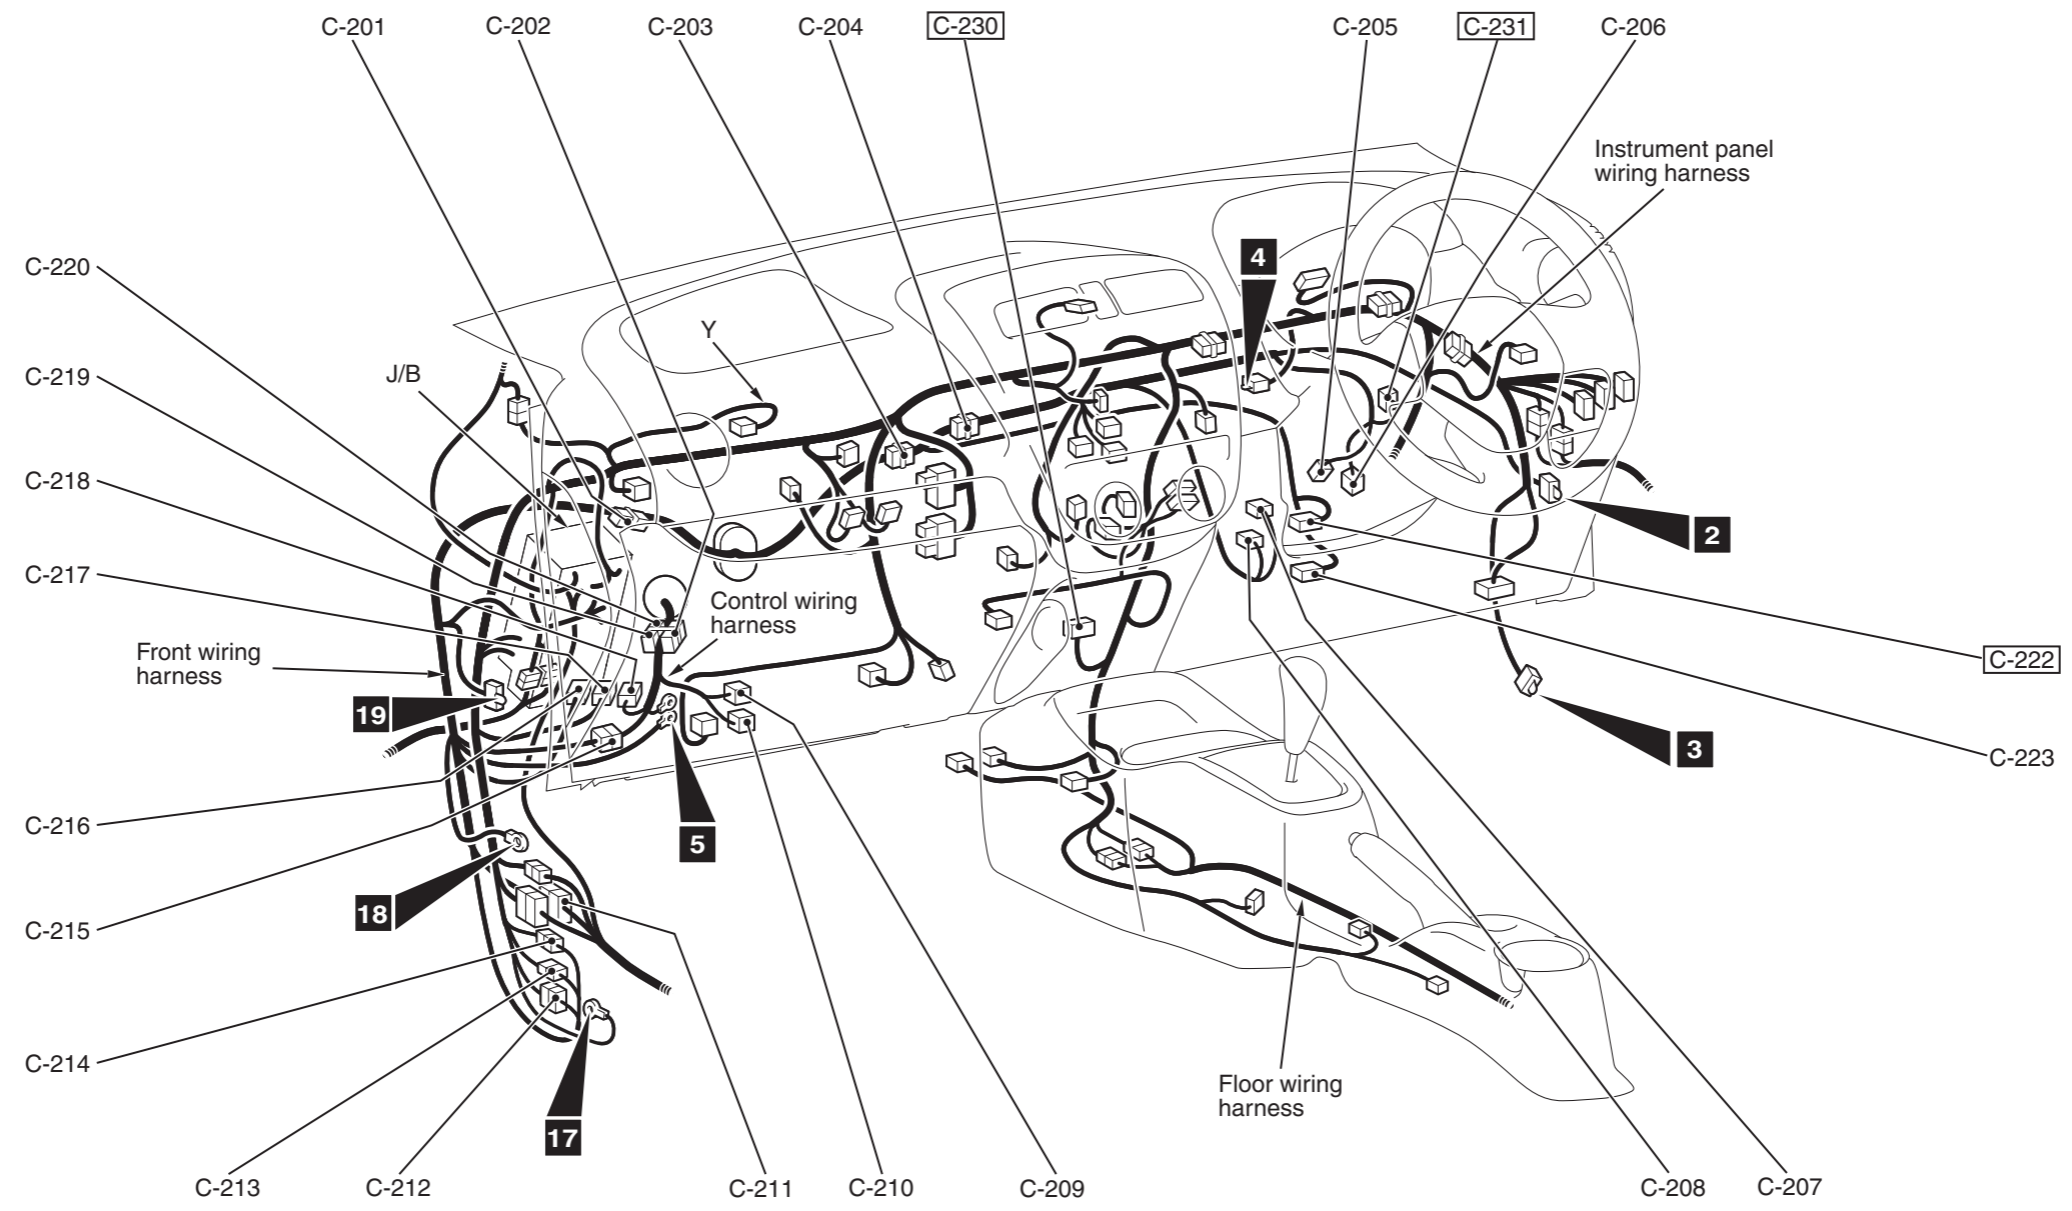

Connector symbol

-201
thru
-231

Connector colour code

- B: Black
- BR: Brown
- G: Green
- GR: Grey
- L: Blue
- None: Milk white
- O: Orange
- R: Red
- V: Violet
- Y: Yellow