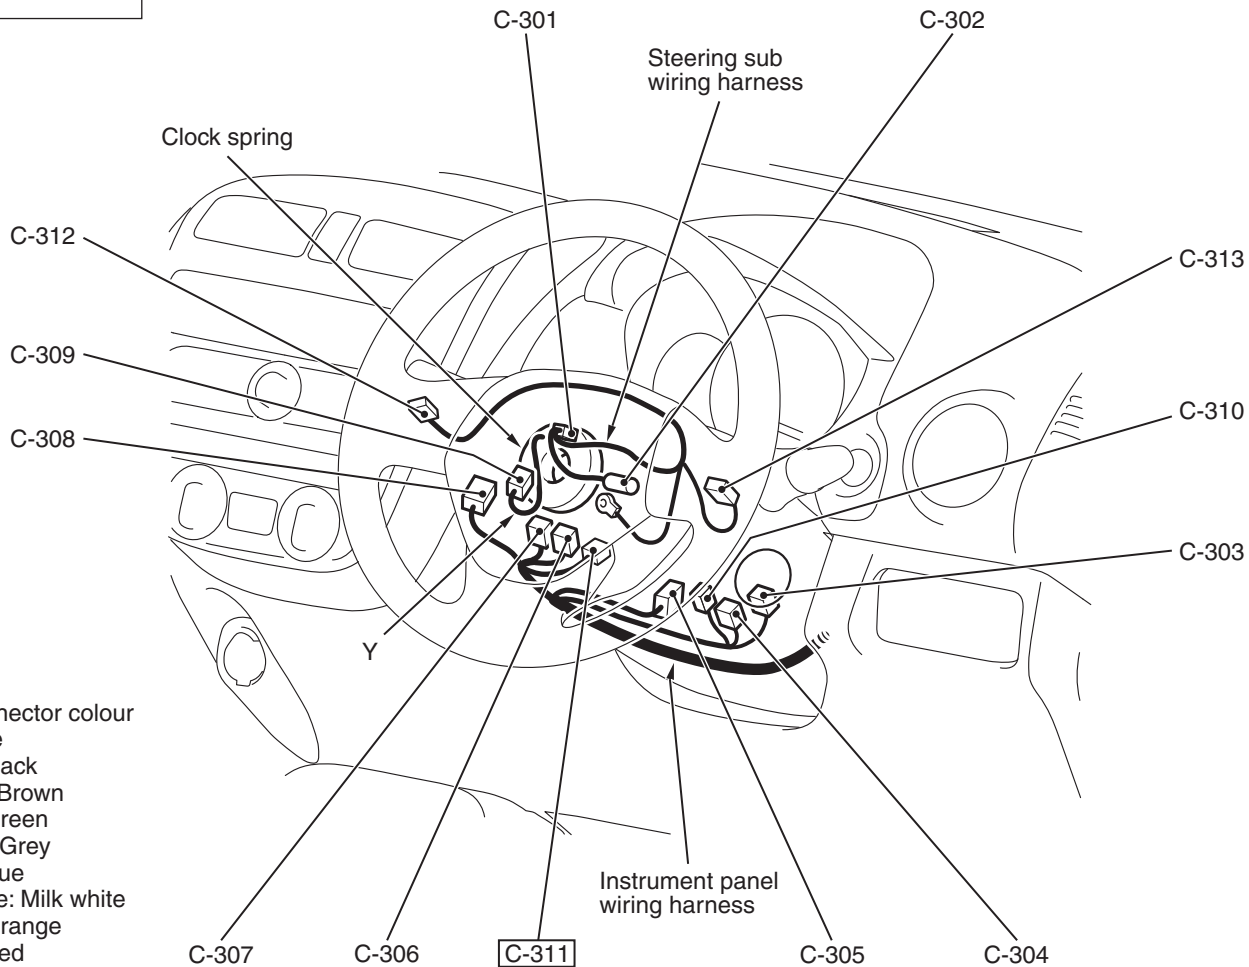

Connector symbol

C -301
thru
-313

Steering column

Connector colour code

- B: Black
- BR: Brown
- G: Green
- GR: Grey
- L: Blue
- None: Milk white
- O: Orange
- R: Red
- V: Violet
- Y: Yellow