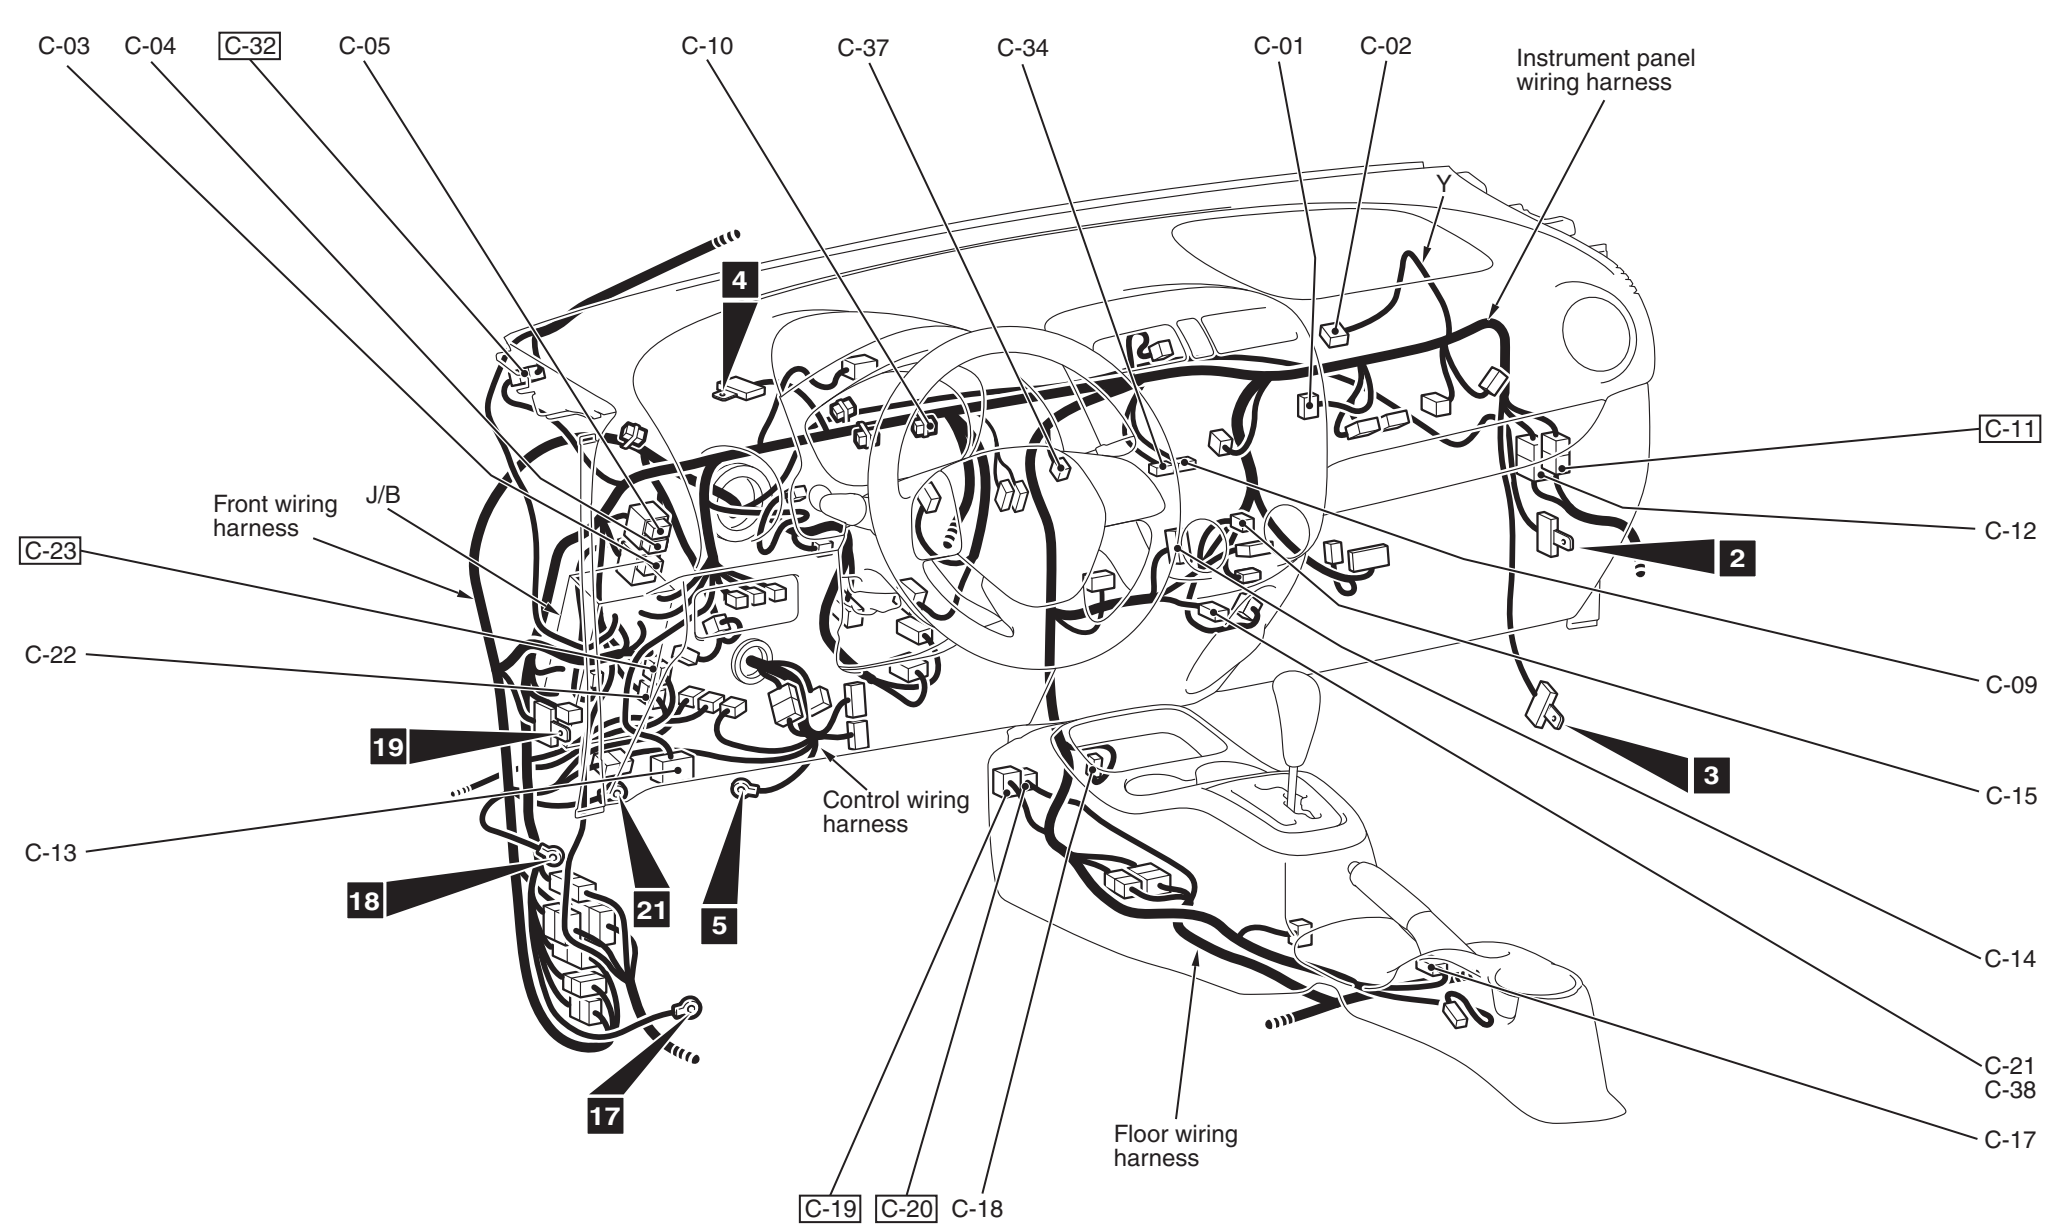

Connector symbol

C -01 thru -38

- Connector colour code
- B: Black
 - BR: Brown
 - G: Green
 - GR: Grey
 - L: Blue
 - None: Milk white
 - O: Orange
 - R: Red
 - V: Violet
 - Y: Yellow