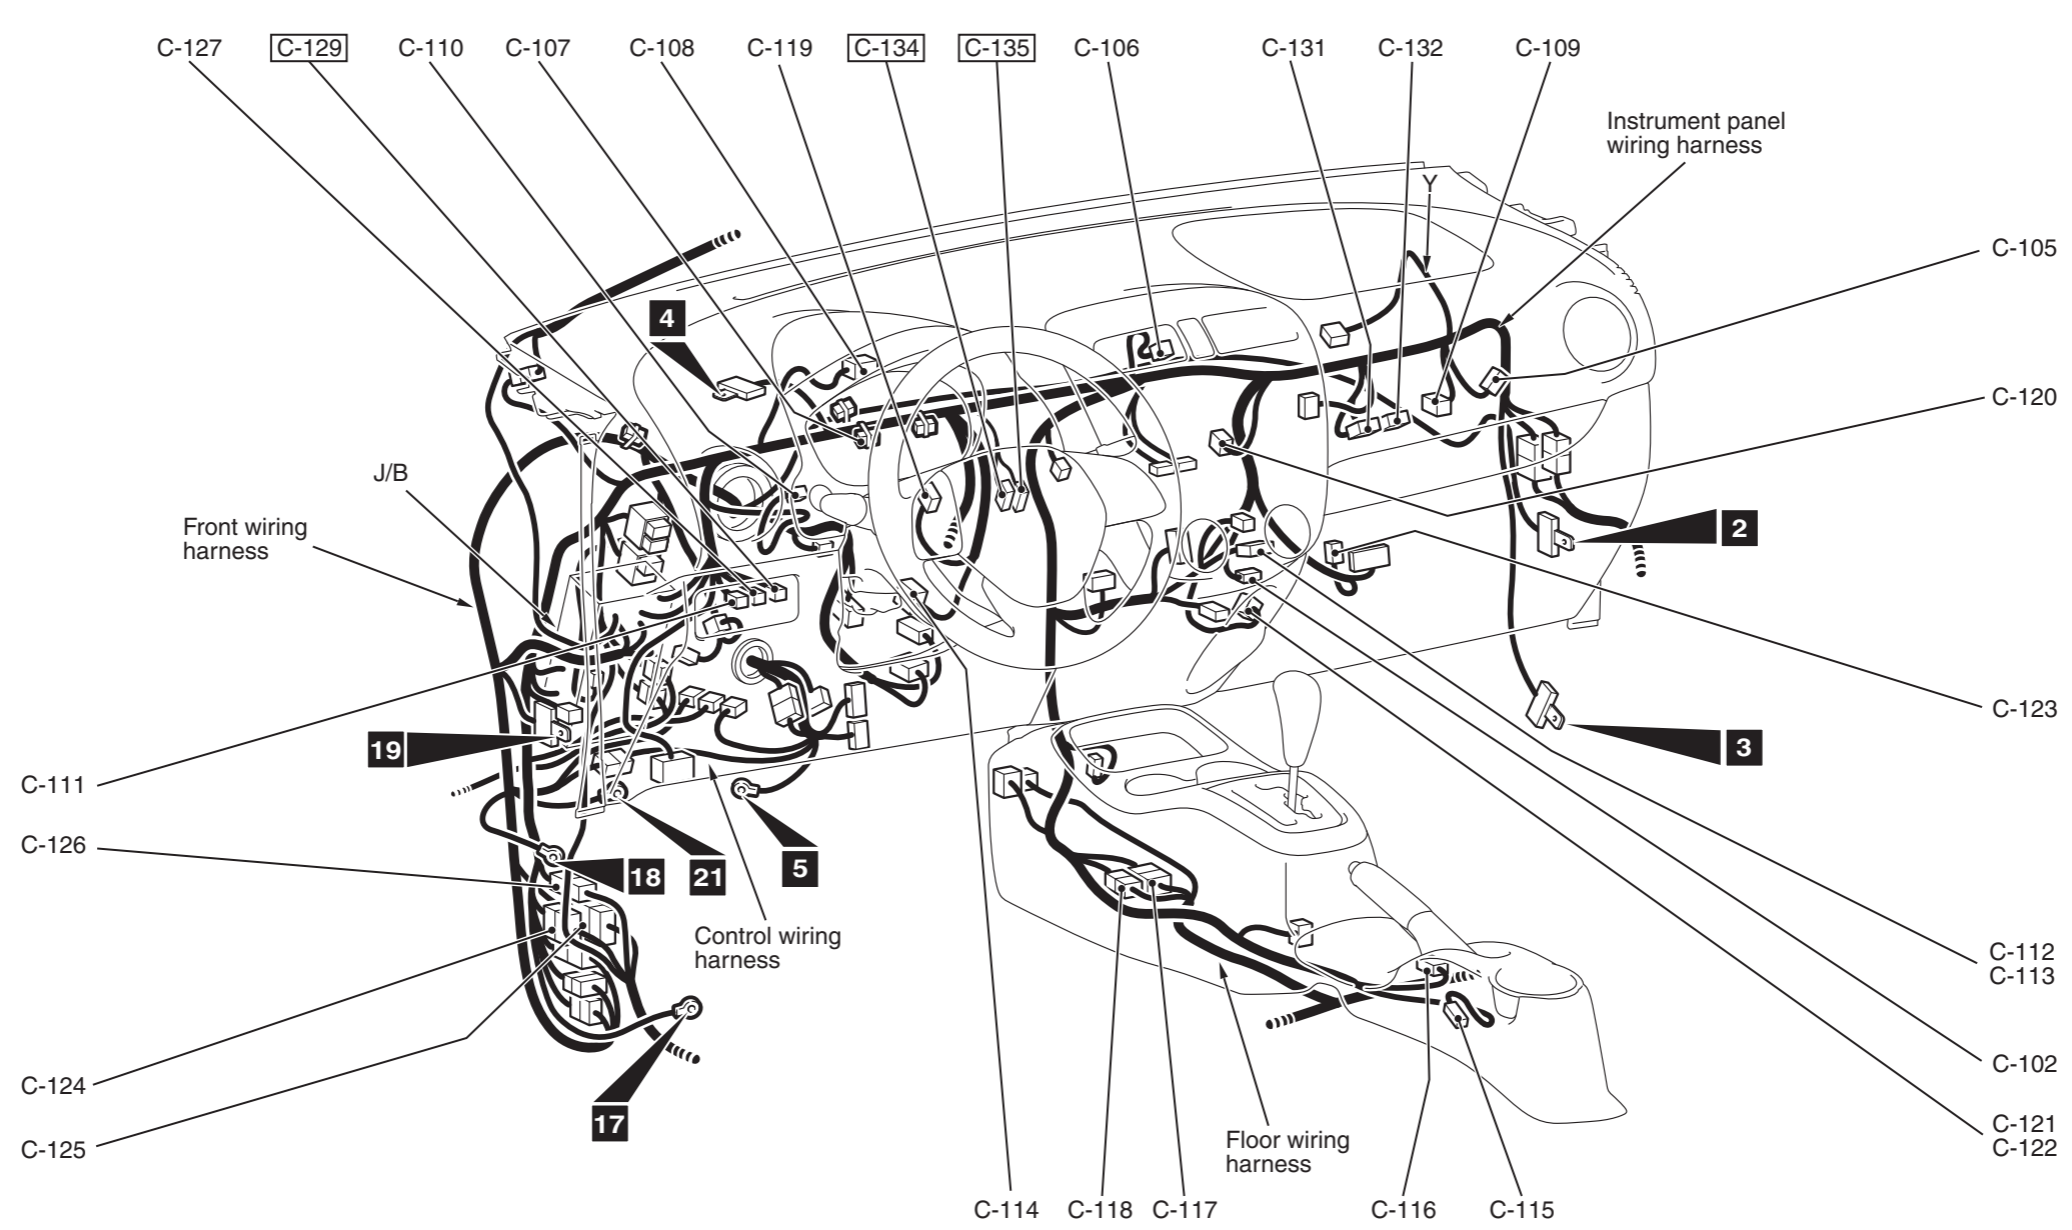

Connector symbol

C -102 thru -135

Connector colour code

B: Black
 BR: Brown
 G: Green
 GR: Grey
 L: Blue
 None: Milk white
 O: Orange
 R: Red
 V: Violet
 Y: Yellow