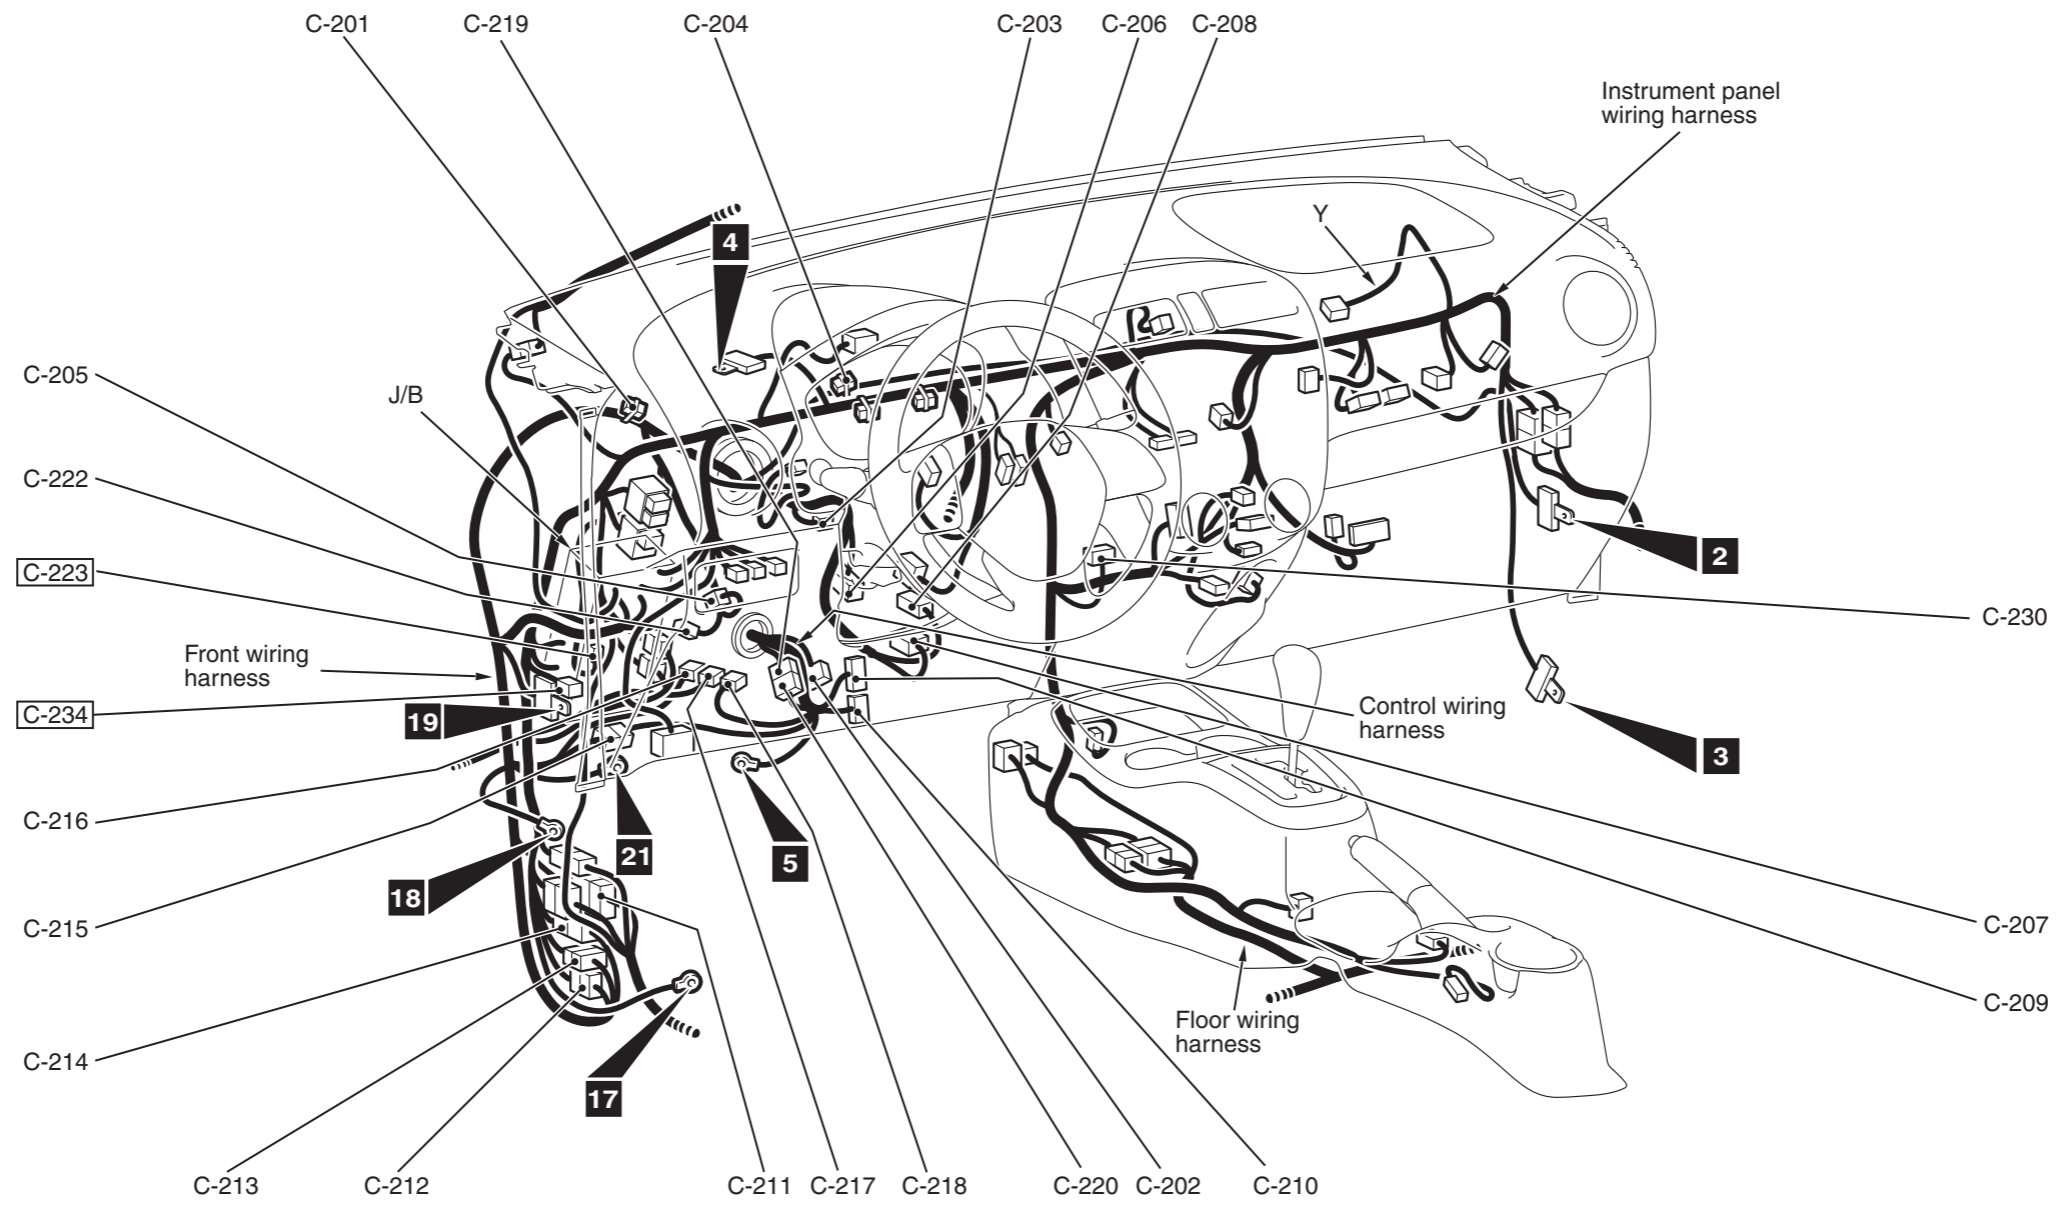

Connector symbol

-201
thru
-234

- Connector colour code
- B: Black
 - BR: Brown
 - G: Green
 - GR: Grey
 - L: Blue
 - None: Milk white
 - O: Orange
 - R: Red
 - V: Violet
 - Y: Yellow