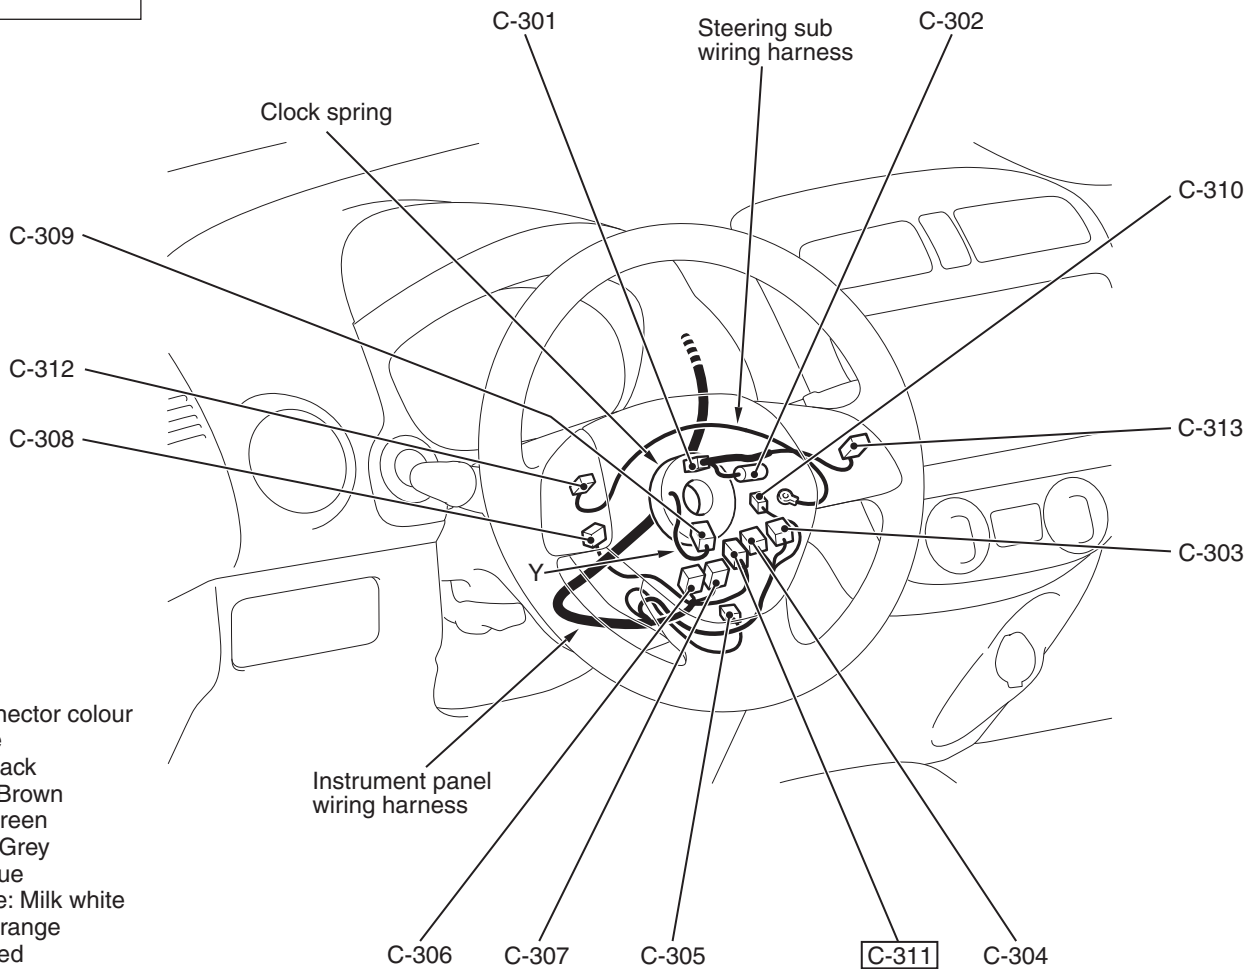

Connector symbol

C -301
thru
-313

Steering column

Connector colour code

- B: Black
- BR: Brown
- G: Green
- GR: Grey
- L: Blue
- None: Milk white
- O: Orange
- R: Red
- V: Violet
- Y: Yellow