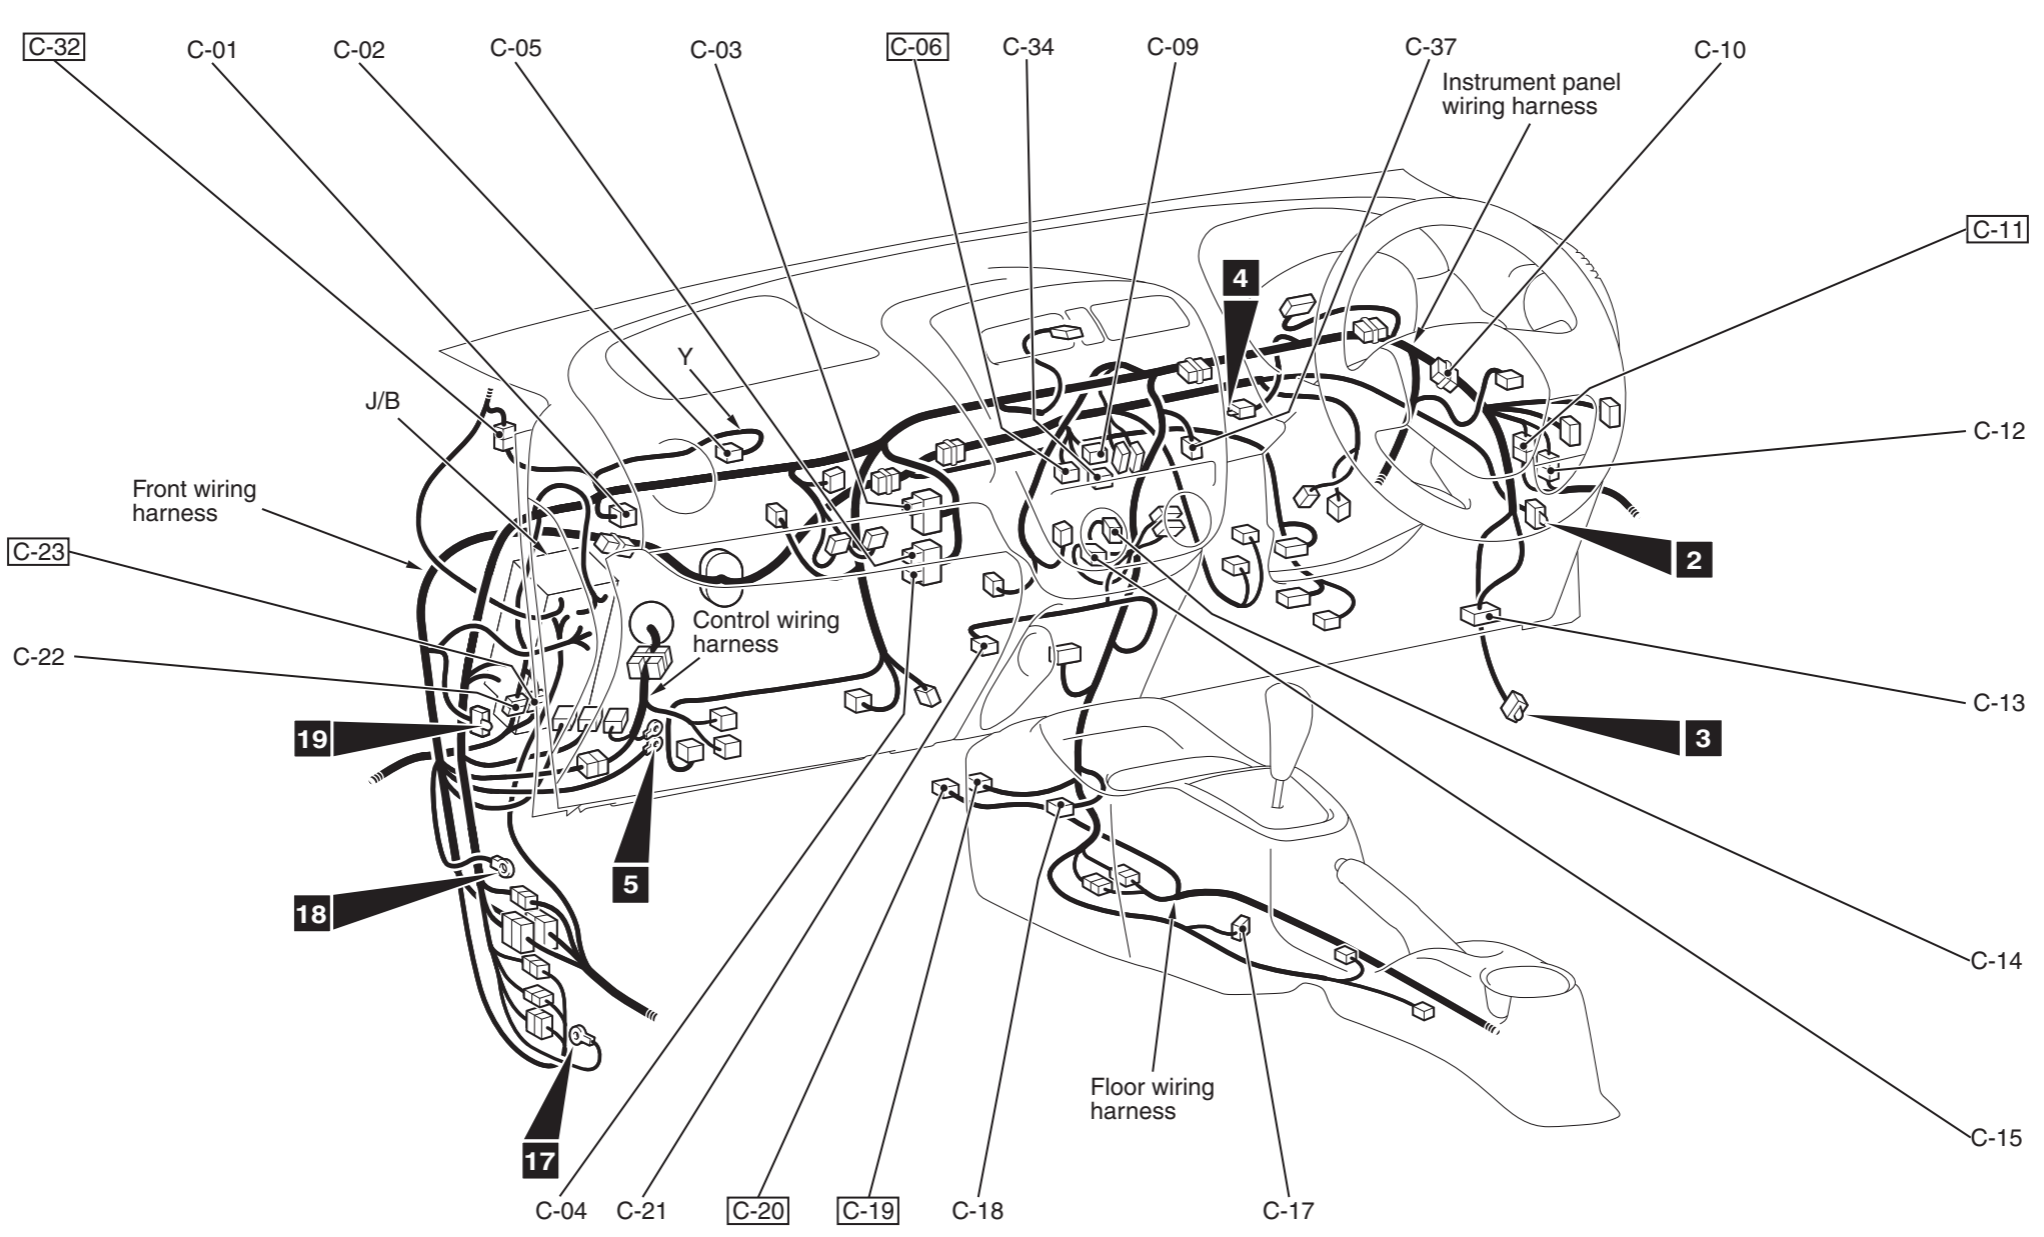

Connector symbol

C -01 thru -37

Connector colour code
 B: Black
 BR: Brown
 G: Green
 GR: Grey
 L: Blue
 None: Milk white
 O: Orange
 R: Red
 V: Violet
 Y: Yellow