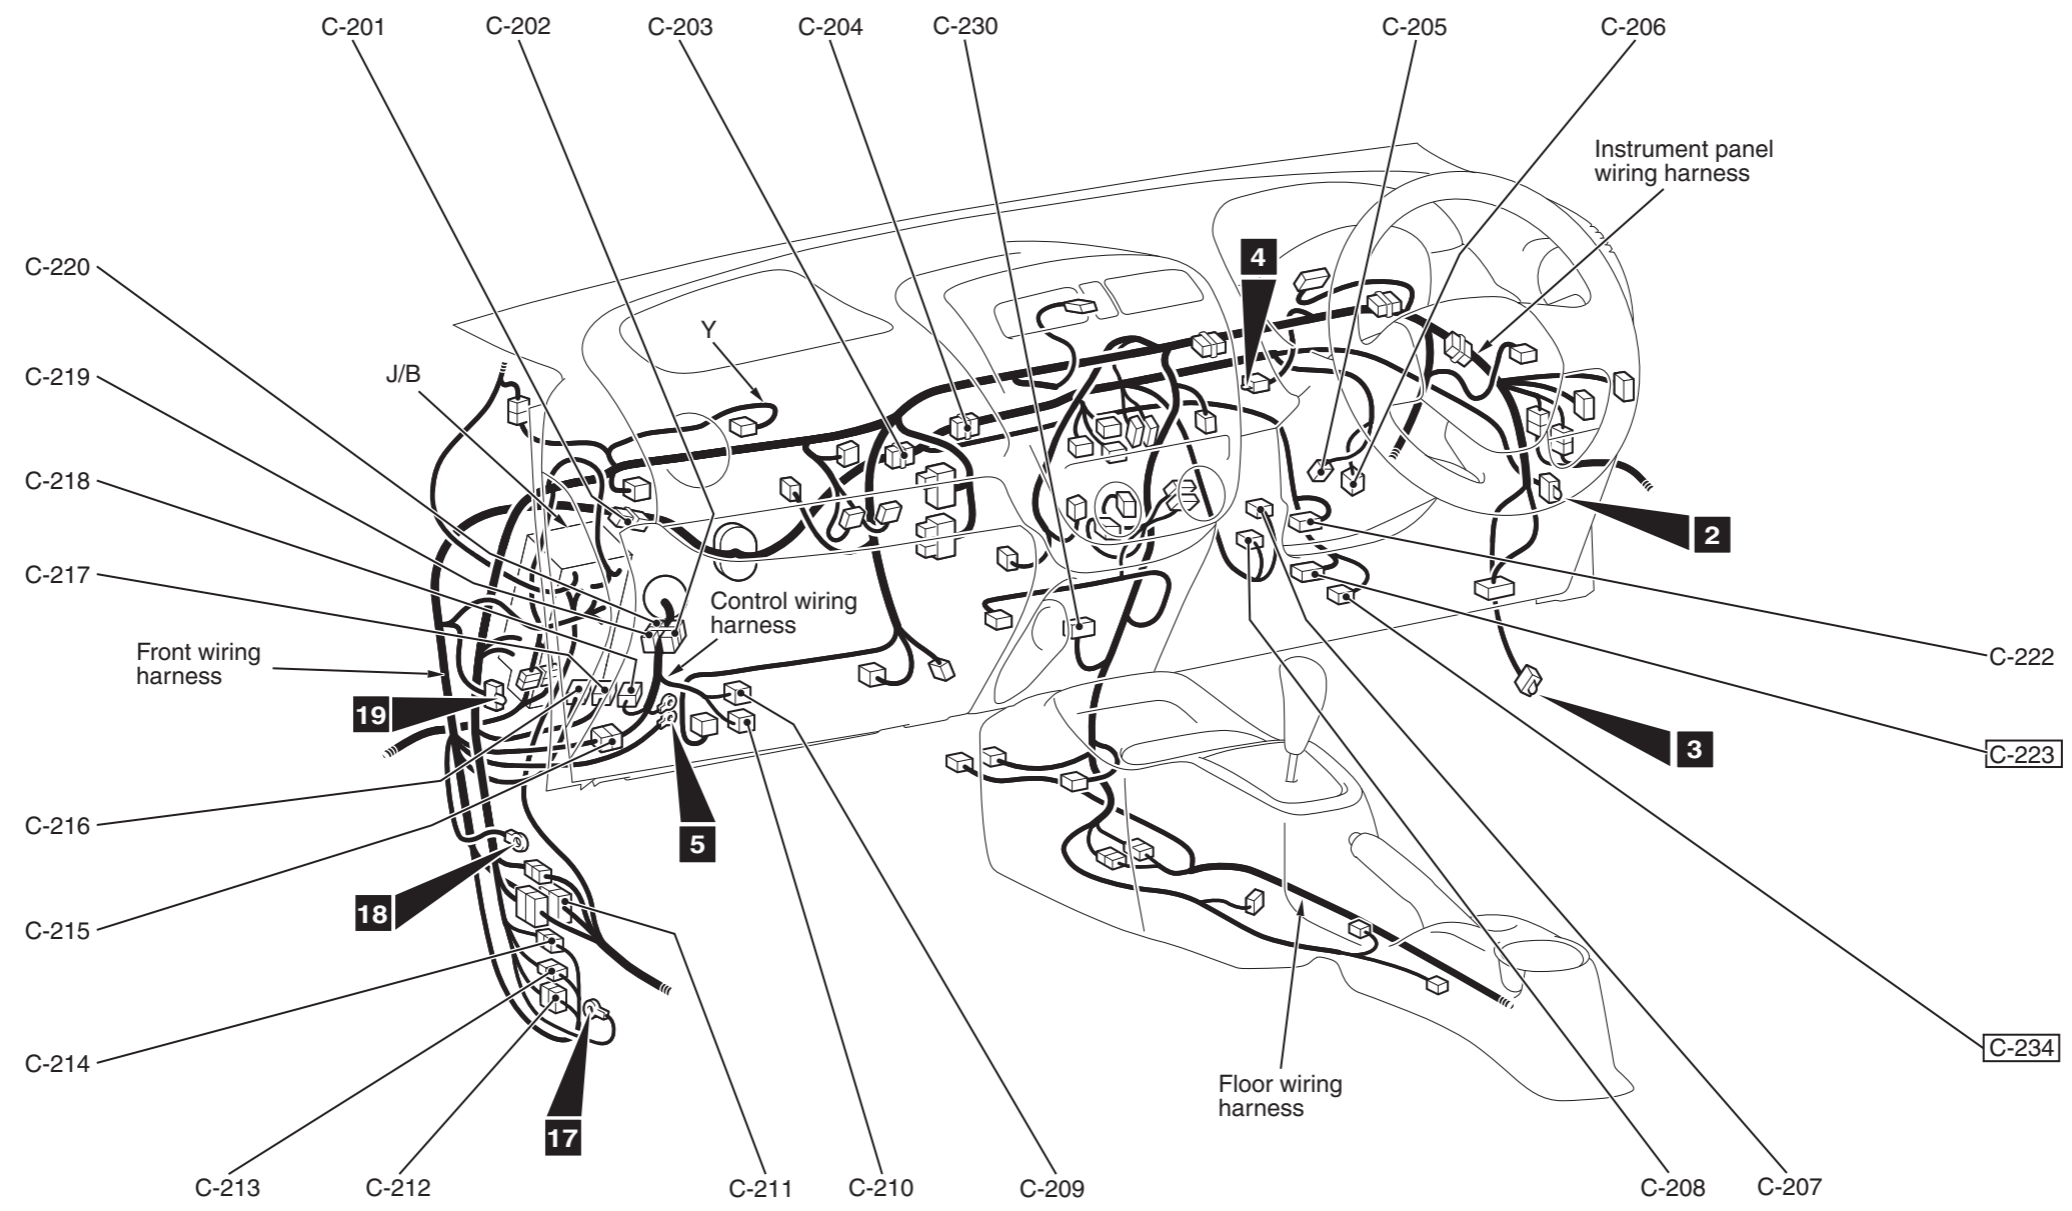

Connector symbol

-201
thru
-234

- Connector colour code
- B: Black
 - BR: Brown
 - G: Green
 - GR: Grey
 - L: Blue
 - None: Milk white
 - O: Orange
 - R: Red
 - V: Violet
 - Y: Yellow