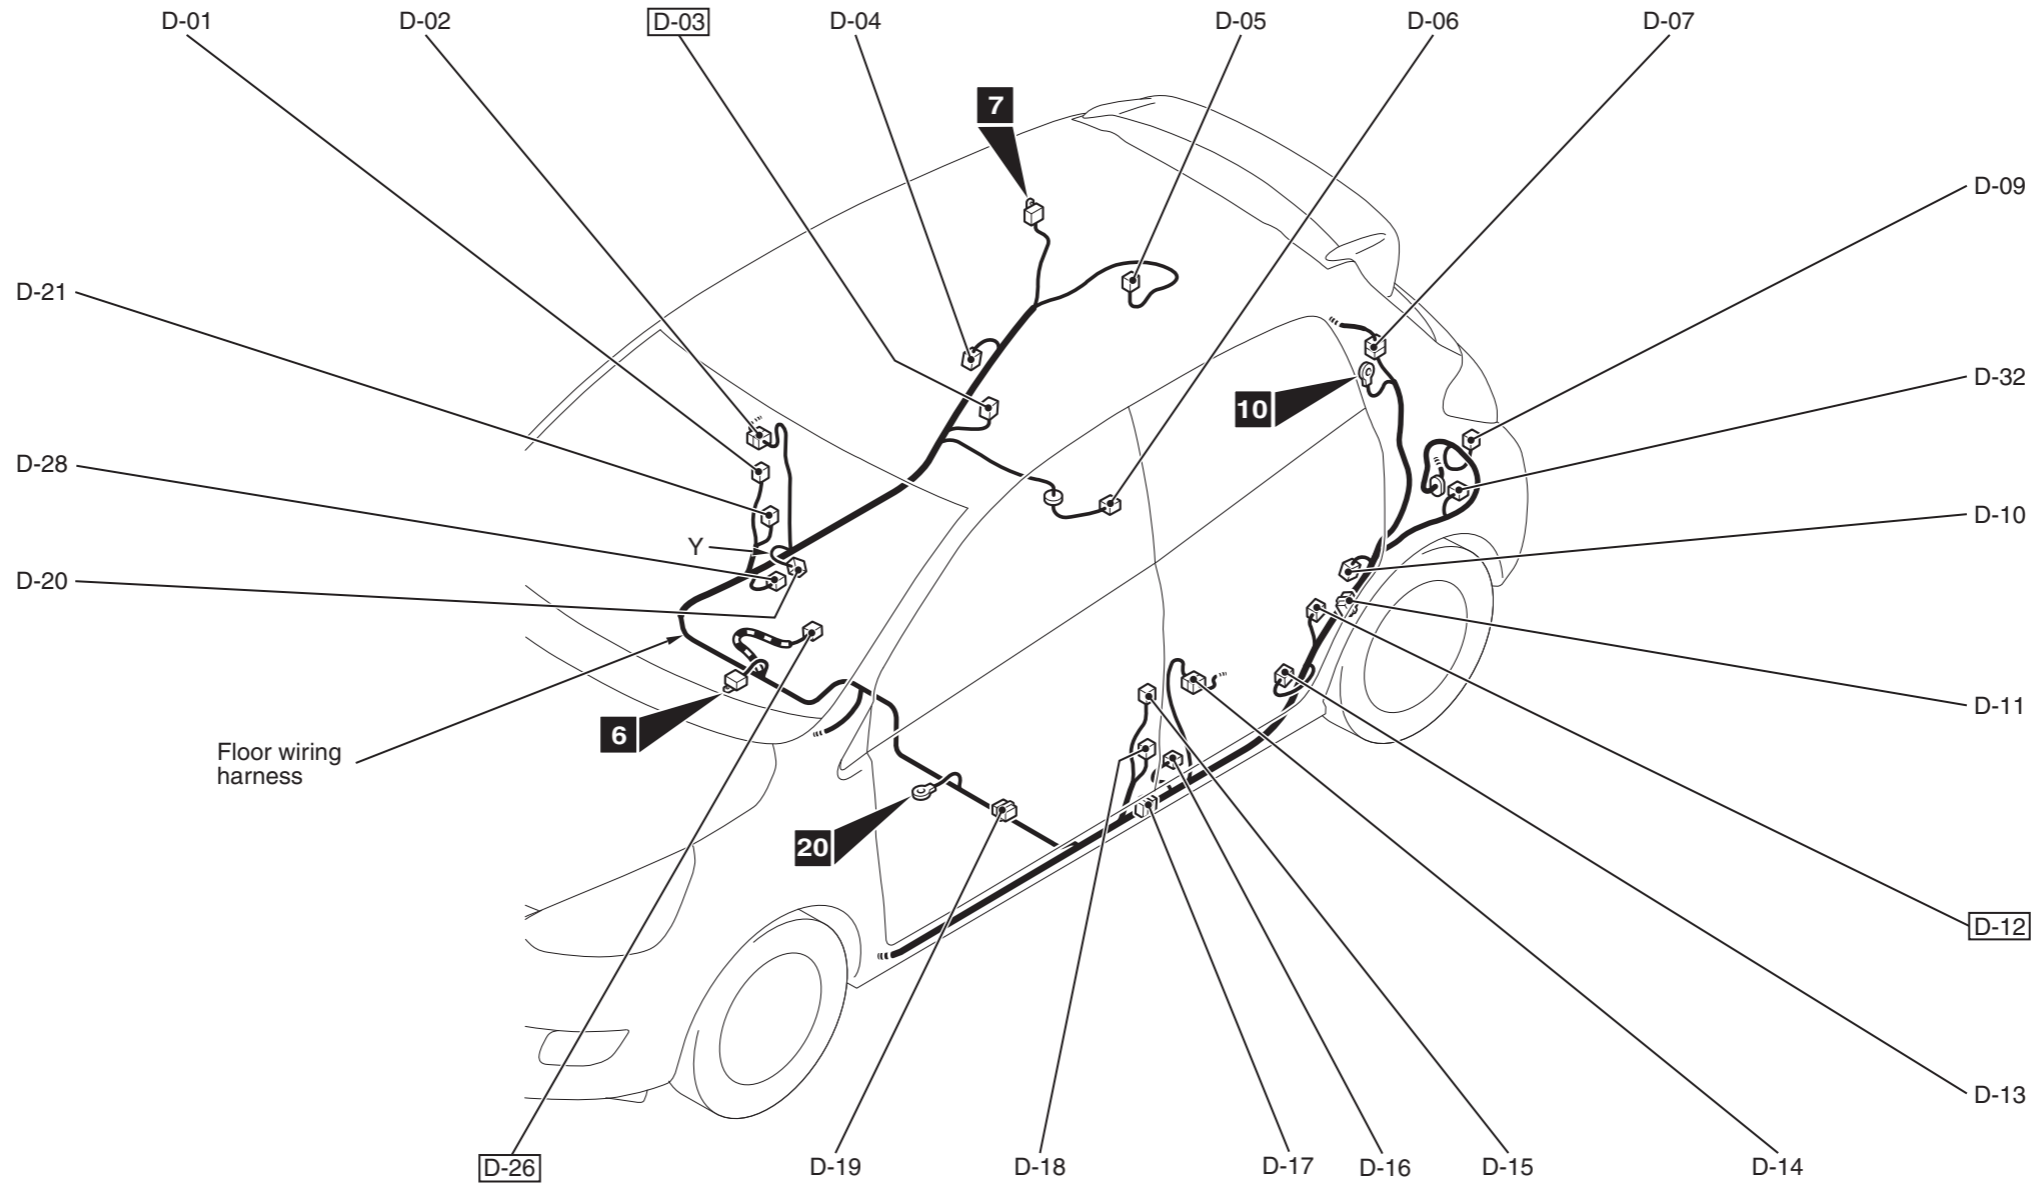

Connector  
symbol

**D**

Connector colour  
code  
B: Black  
BR: Brown  
G: Green  
GR: Grey  
L: Blue  
NONE: Milk white  
O: Orange  
R: Red  
V: Violet  
Y: Yellow