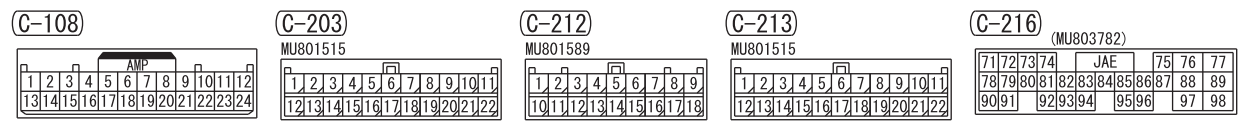

NOTE
 *1: VEHICLES WITHOUT KOS
 *2: VEHICLES WITH KOS
 *3: LHD
 *4: RHD

Wire colour code
 B: Black LG: Light green G: Green L: Blue W: White
 Y: Yellow SB: Sky blue BR: Brown O: Orange GR: Grey
 R: Red P: Pink V: Violet PU: Purple SI: Silver