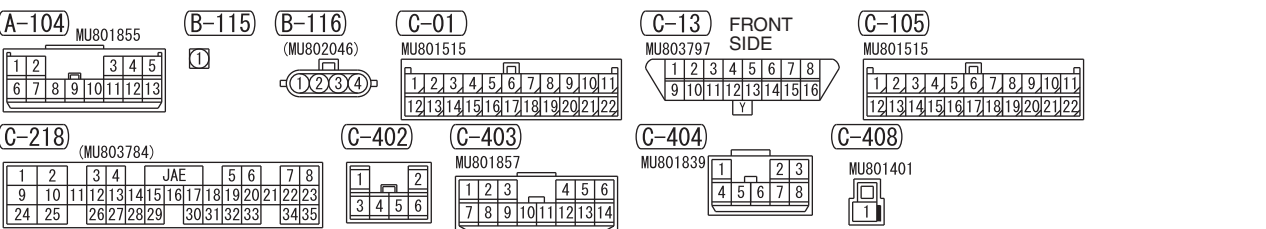

NOTE
 *1: VEHICLES WITHOUT KOS
 *2: VEHICLES WITH KOS
 *3: LHD
 *4: RHD

Wire colour code
 B: Black LG: Light green G: Green L: Blue W: White
 Y: Yellow SB: Sky blue BR: Brown O: Orange GR: Grey
 R: Red P: Pink V: Violet PU: Purple SI: Silver