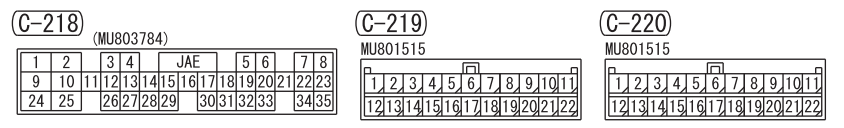

ELECTRONIC-CONTROLLED THROTTLE VALVE (B-10)

<VEHICLES WITHOUT ABS (M/T)>

ENGINE-ECU

NOTE  
\*1: M/T  
\*2: CVT

Wire colour code  
B: Black LG: Light green G: Green L: Blue W: White Y: Yellow SB: Sky blue  
BR: Brown O: Orange GR: Grey R: Red P: Pink V: Violet PU: Purple SI: Silver