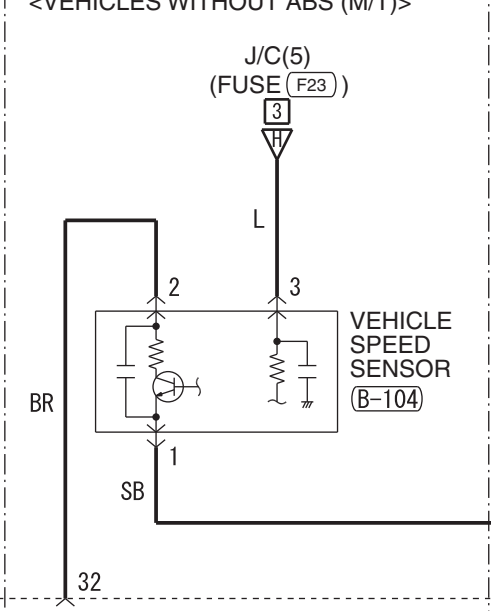

ELECTRONIC-CONTROLLED THROTTLE VALVE (B-10)

<VEHICLES WITHOUT ABS (M/T)>

ENGINE-ECU

NOTE  
\*1: M/T  
\*2: CVT

Wire colour code  
B: Black LG: Light green G: Green L: Blue W: White Y: Yellow SB: Sky blue  
BR: Brown O: Orange GR: Grey R: Red P: Pink V: Violet PU: Purple SI: Silver