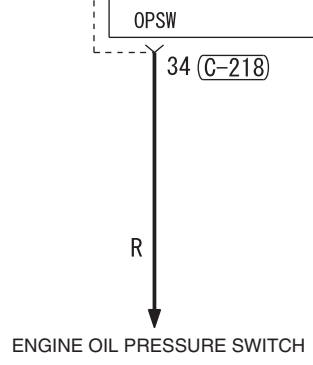

ELECTRONIC-CONTROLLED THROTTLE VALVE (B-10)

<VEHICLES WITHOUT ABS (M/T)>

ENGINE-ECU

NOTE  
\*1: M/T  
\*2: CVT

Wire colour code  
B: Black LG: Light green G: Green L: Blue W: White Y: Yellow SB: Sky blue  
BR: Brown O: Orange GR: Grey R: Red P: Pink V: Violet PU: Purple SI: Silver