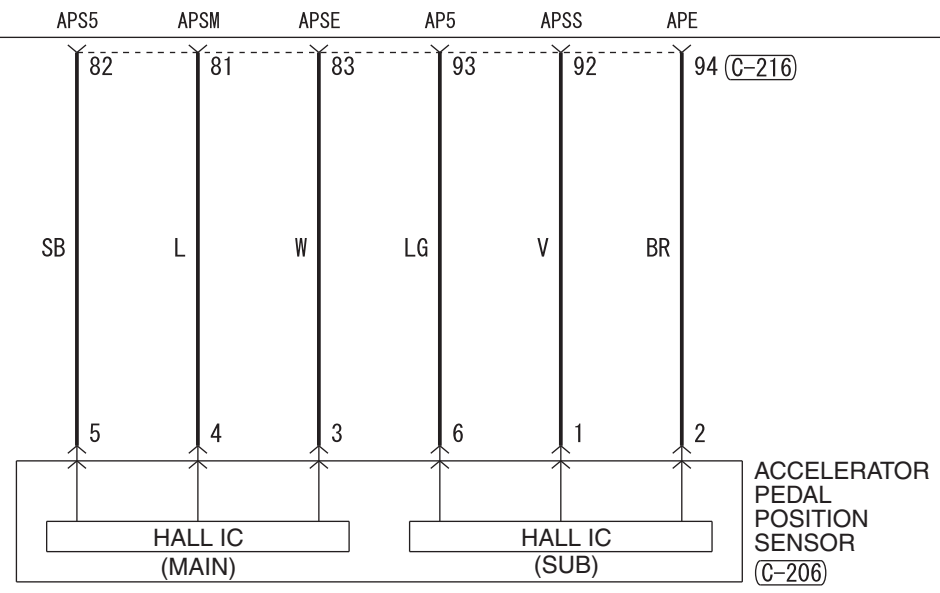

ELECTRONIC-CONTROLLED THROTTLE VALVE (B-10)

<VEHICLES WITHOUT ABS (M/T)>

ENGINE-ECU

NOTE  
\*1: M/T  
\*2: CVT

Wire colour code  
B: Black LG: Light green G: Green L: Blue W: White Y: Yellow SB: Sky blue  
BR: Brown O: Orange GR: Grey R: Red P: Pink V: Violet PU: Purple SI: Silver