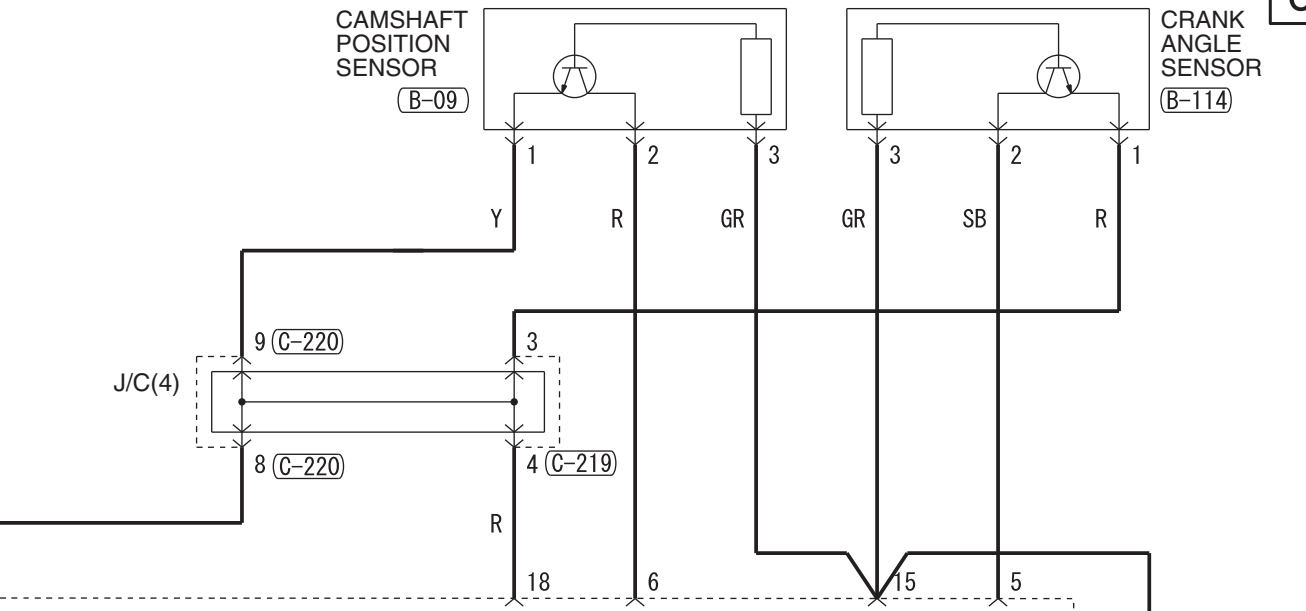

ELECTRONIC-CONTROLLED THROTTLE VALVE (B-10)

<VEHICLES WITHOUT ABS (M/T)>

ENGINE-ECU

NOTE  
\*1: M/T  
\*2: CVT

Wire colour code  
B: Black LG: Light green G: Green L: Blue W: White Y: Yellow SB: Sky blue  
BR: Brown O: Orange GR: Grey R: Red P: Pink V: Violet PU: Purple SI: Silver