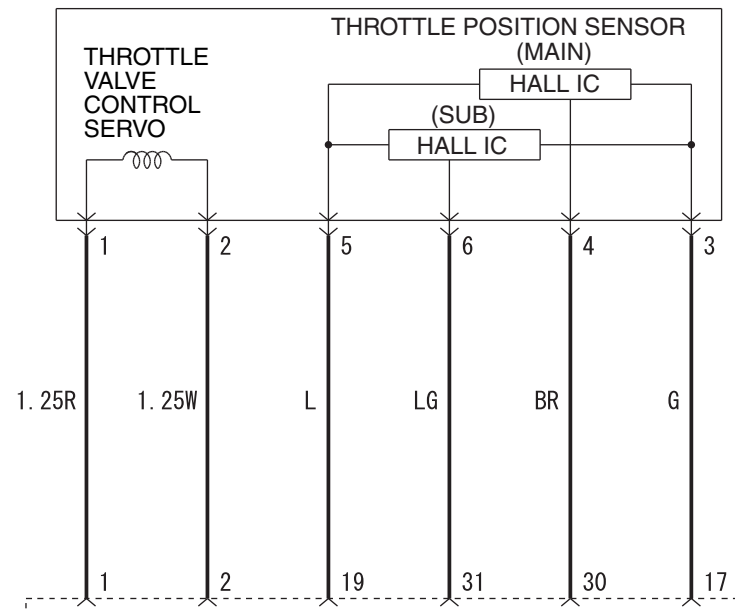

ELECTRONIC-CONTROLLED THROTTLE VALVE (B-10)

<VEHICLES WITHOUT ABS (M/T)>

ENGINE-ECU

NOTE  
\*1: M/T  
\*2: CVT

Wire colour code  
B: Black LG: Light green G: Green L: Blue W: White Y: Yellow SB: Sky blue  
BR: Brown O: Orange GR: Grey R: Red P: Pink V: Violet PU: Purple SI: Silver