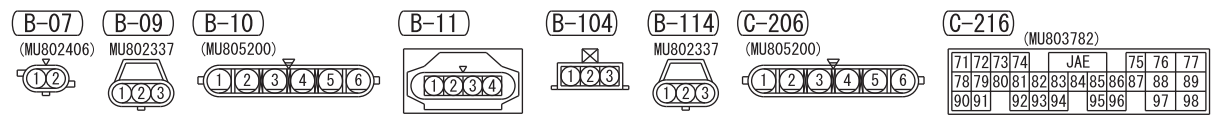

ELECTRONIC-CONTROLLED THROTTLE VALVE (B-10)

<VEHICLES WITHOUT ABS (M/T)>

ENGINE-ECU

NOTE  
\*1: M/T  
\*2: CVT

Wire colour code  
B: Black LG: Light green G: Green L: Blue W: White Y: Yellow SB: Sky blue  
BR: Brown O: Orange GR: Grey R: Red P: Pink V: Violet PU: Purple SI: Silver