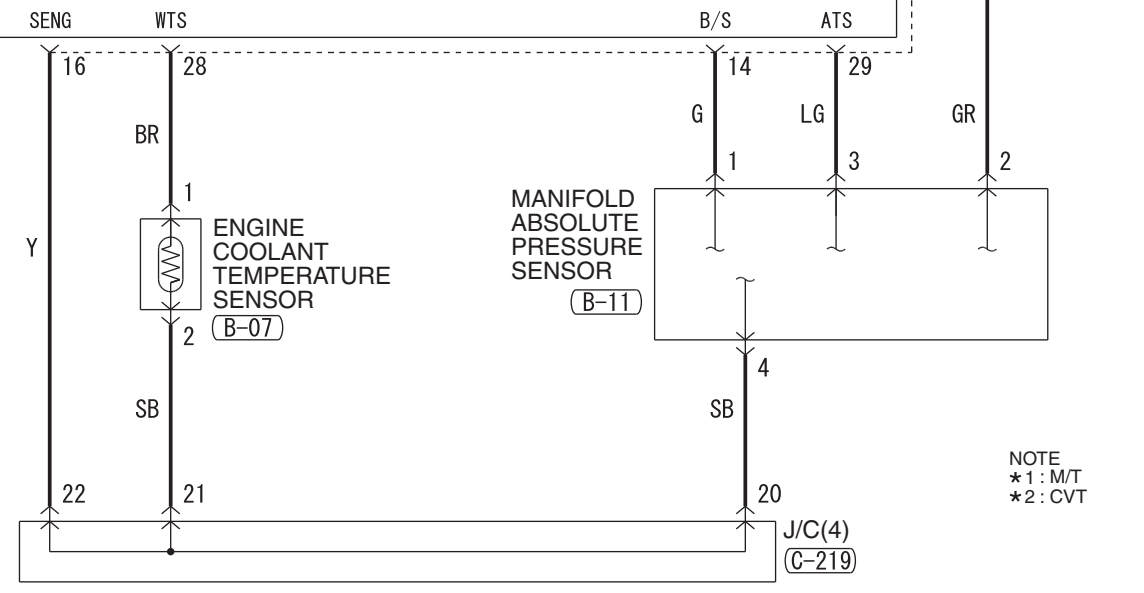

ELECTRONIC-CONTROLLED THROTTLE VALVE (B-10)

<VEHICLES WITHOUT ABS (M/T)>

ENGINE-ECU

NOTE  
\*1: M/T  
\*2: CVT

Wire colour code  
B: Black LG: Light green G: Green L: Blue W: White Y: Yellow SB: Sky blue  
BR: Brown O: Orange GR: Grey R: Red P: Pink V: Violet PU: Purple SI: Silver