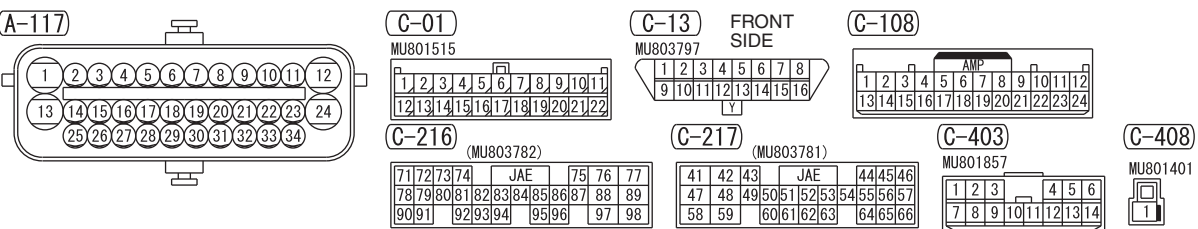

NOTE
 *1: LHD
 *2: RHD
 *3: EXCEPT VEHICLES FOR GCC

Wire colour code
 B: Black LG: Light green G: Green L: Blue W: White Y: Yellow SB: Sky blue
 BR: Brown O: Orange GR: Grey R: Red P: Pink V: Violet PU: Purple SI: Silver