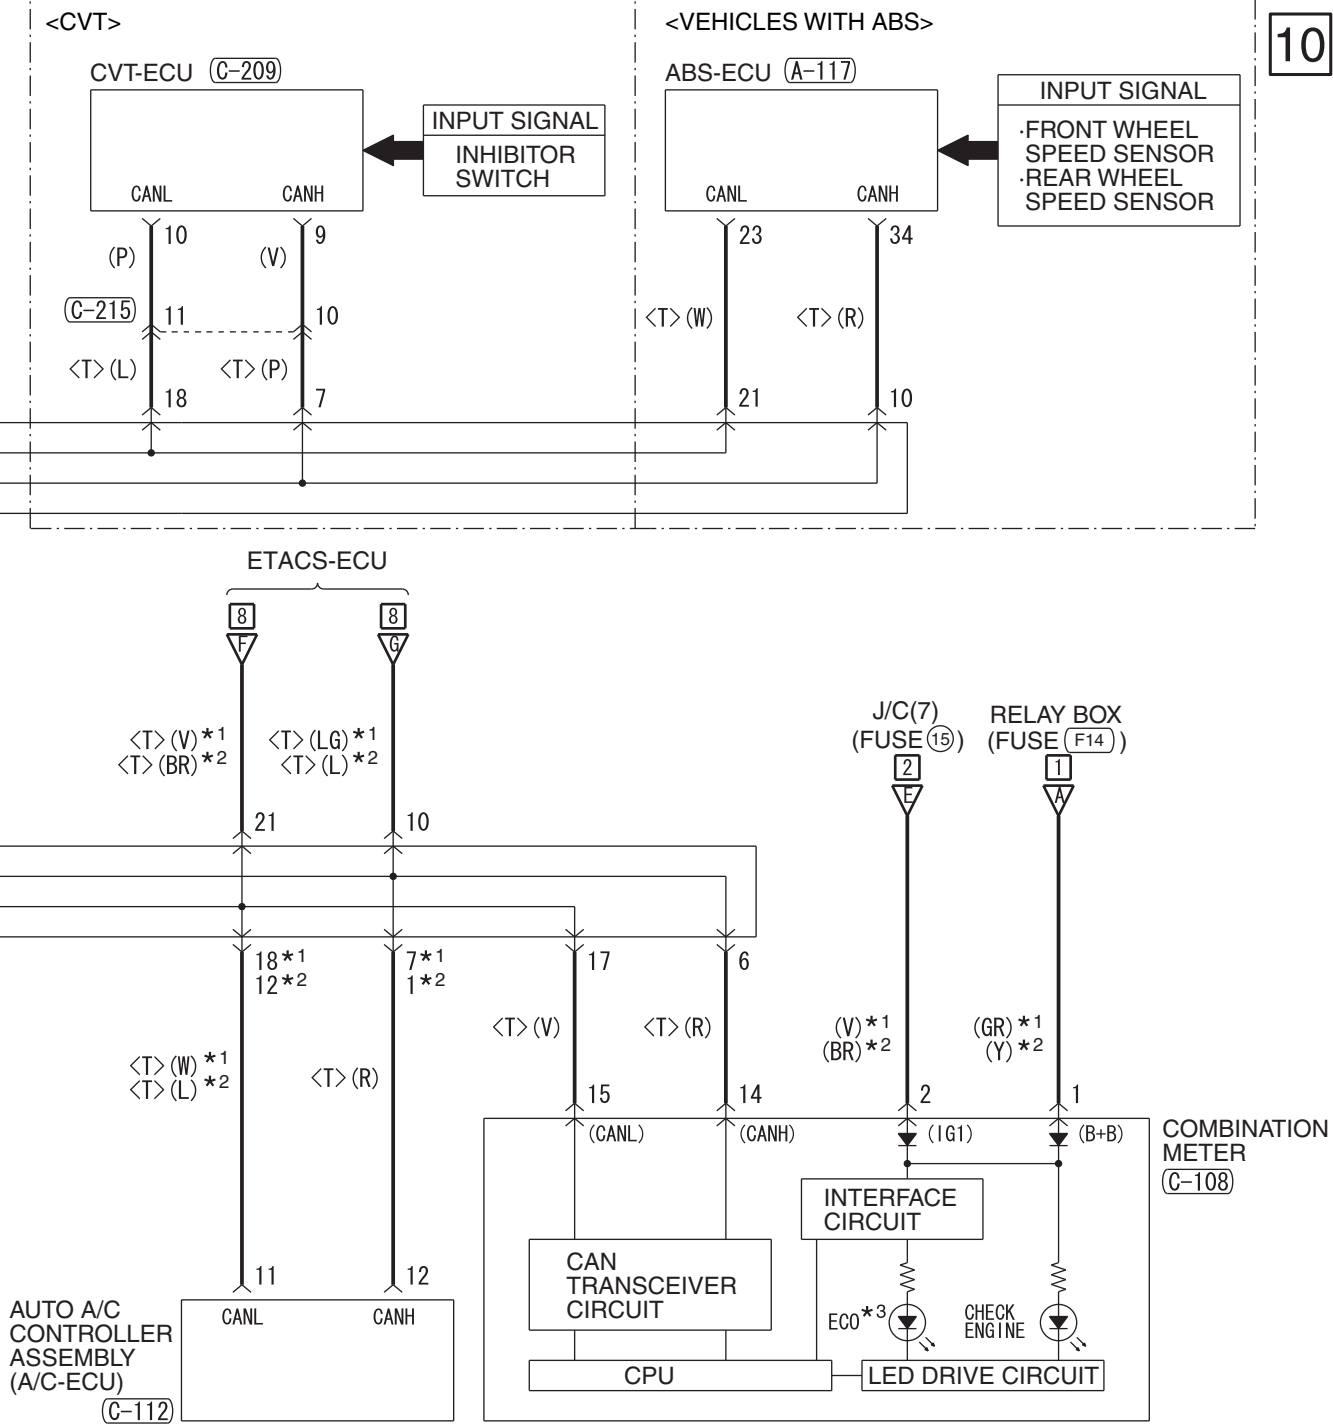

NOTE
 *1: LHD
 *2: RHD
 *3: EXCEPT VEHICLES FOR GCC

Wire colour code
 B: Black LG: Light green G: Green L: Blue W: White Y: Yellow SB: Sky blue
 BR: Brown O: Orange GR: Grey R: Red P: Pink V: Violet PU: Purple SI: Silver