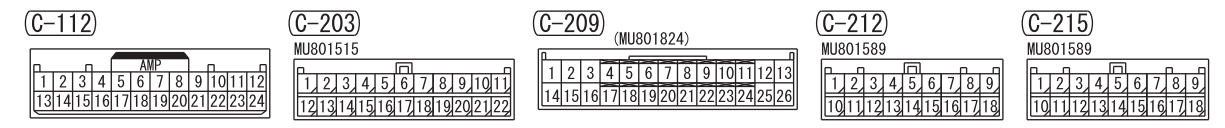

NOTE
 *1: LHD
 *2: RHD
 *3: EXCEPT VEHICLES FOR GCC

Wire colour code
 B: Black LG: Light green G: Green L: Blue W: White Y: Yellow SB: Sky blue
 BR: Brown O: Orange GR: Grey R: Red P: Pink V: Violet PU: Purple SI: Silver