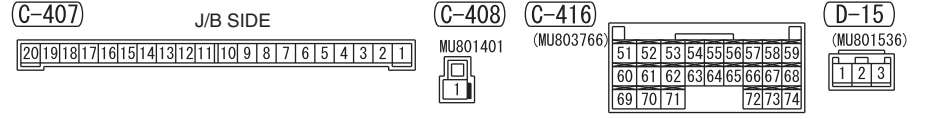

NOTE
 *1 : VEHICLES WITHOUT KOS
 *2 : VEHICLES WITH KOS

Wire colour code
 B: Black LG: Light green G: Green L: Blue W: White Y: Yellow SB: Sky blue
 BR: Brown O: Orange GR: Grey R: Red P: Pink V: Violet PU: Purple SI: Silver