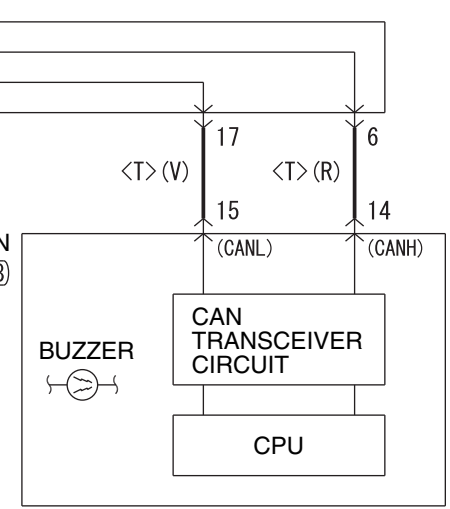

NOTE
 *1 : VEHICLES WITHOUT KOS
 *2 : VEHICLES WITH KOS

Wire colour code
 B: Black LG: Light green G: Green L: Blue W: White Y: Yellow SB: Sky blue
 BR: Brown O: Orange GR: Grey R: Red P: Pink V: Violet PU: Purple SI: Silver