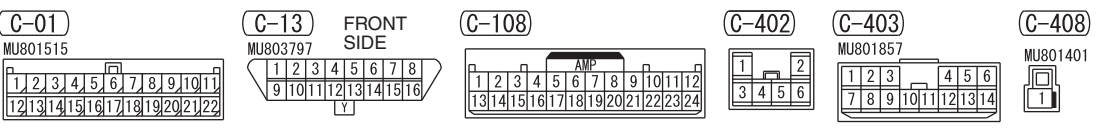

NOTE
 *1 : VEHICLES WITHOUT KOS
 *2 : VEHICLES WITH KOS

Wire colour code
 B: Black LG: Light green G: Green L: Blue W: White Y: Yellow SB: Sky blue
 BR: Brown O: Orange GR: Grey R: Red P: Pink V: Violet PU: Purple SI: Silver