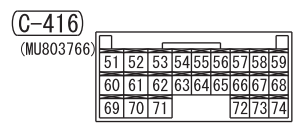

NOTE
 *1 : VEHICLES WITHOUT KOS
 *2 : VEHICLES WITH KOS

Wire colour code
 B: Black LG: Light green G: Green L: Blue W: White Y: Yellow SB: Sky blue
 BR: Brown O: Orange GR: Grey R: Red P: Pink V: Violet PU: Purple SI: Silver