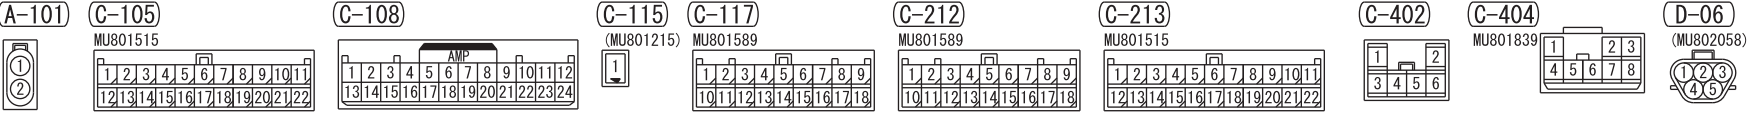

NOTE  
 \*1 : VEHICLES WITHOUT KOS  
 \*2 : VEHICLES WITH KOS

Wire colour code  
 B: Black LG: Light green G: Green L: Blue W: White Y: Yellow SB: Sky blue  
 BR: Brown O: Orange GR: Grey R: Red P: Pink V: Violet PU: Purple SI: Silver