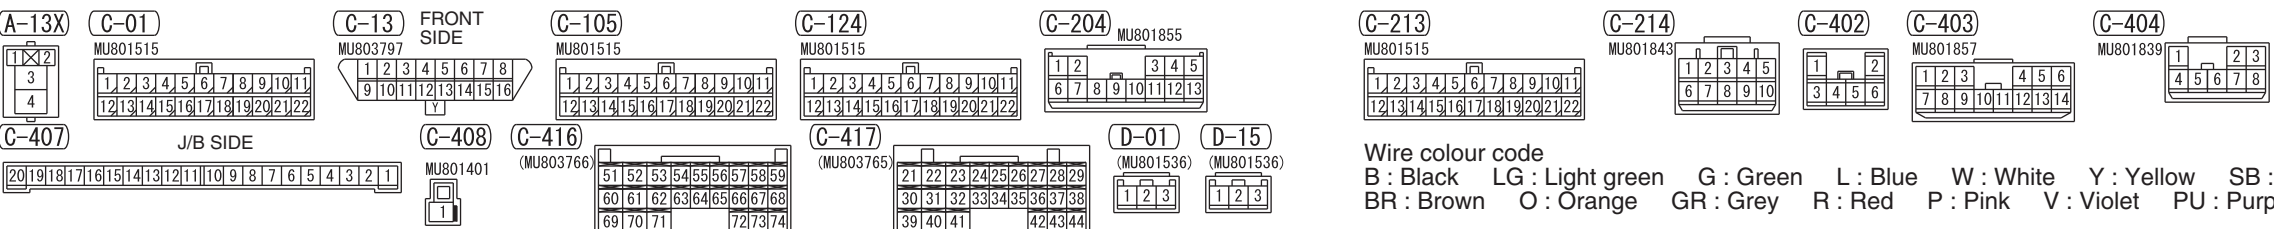

NOTE  
 \*1: VEHICLES WITHOUT KOS  
 \*2: VEHICLES WITH KOS

Wire colour code  
 B: Black LG: Light green G: Green L: Blue W: White Y: Yellow SB: Sky blue  
 BR: Brown O: Orange GR: Grey R: Red P: Pink V: Violet PU: Purple SI: Silver